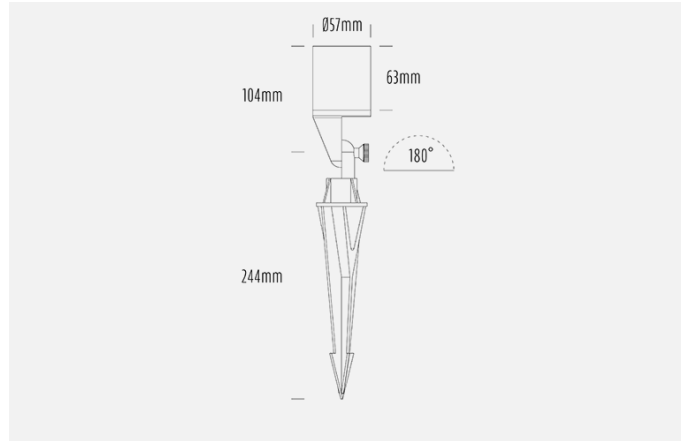

AQL-450

Turbo Spike MR16 LED

INTRODUCTION

The AQL-450 "TURBO" Spike is a new adjustable spot light perfect for lighting projects of every budget. Manufactured from solid cast brass and finished in a durable, textured black powder coat, the AQL-450 is useful wherever a spike spot is needed. The included Aqualux 4W LED globe comes pre-installed allowing rapid installation and setup.

SPECIFICATIONS

Product Code	AQL-450
Family	Hydra
Construction Material	Solid Cast Brass
Cable	1m Figure 8 Twin Core
IP Rating	IP65
Warranty	5 Year Aqualux Warranty

CONFIGURED OPTIONS

Variant Code	AQL-450-B3M
Body Colour	B3 - Aged Brass
Control Gear	MR16
Dimming	Lamp Dependant