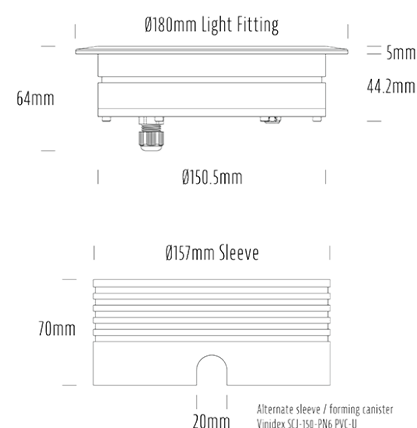

Recessed Uplight

SPECIFICATIONS

Product Code	AQL-158
Family	LumenaPro
Construction Material	CNC Machined Aluminium
IP Rating	IP67
Warranty	5 Year Aqualux Warranty

CONFIGURED OPTIONS

Variant Code	AQL-158-A4Z030Z225Q
Body Colour	Dulux Venerable Silver 9067621K
Control Gear	24V DC RGBW
Rated Power	30W
Nominal Lumens	1665 lm
CCT / Colour	RGB+3000K
Optical	25
CRI	80
Other	AqualuxPLUS QuickConnect
Dimming	4CH Low-Side PWM

INTRODUCTION

The AQL-158 is a high-powered recessed uplight for illuminating walls, features and columns. Available with advanced wall-washing reflector for even horizontal illumination and glare minimisation, the AQL-158 can also be configured with triple TIR options for symmetric beam patterns and RGBW operation.