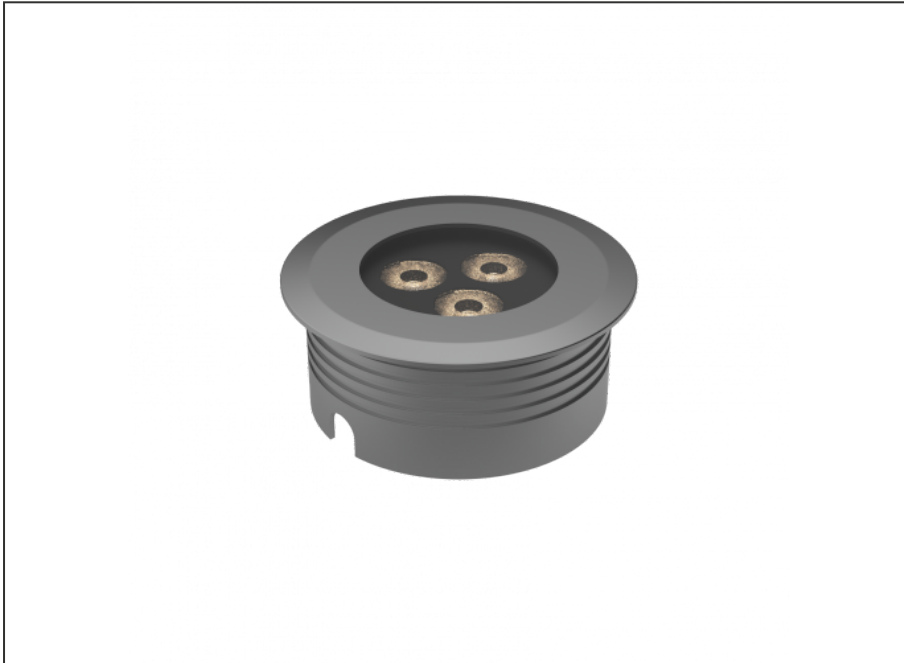

Recessed Uplight

SPECIFICATIONS

Product Code	AQL-158
Family	LumenaPro
Construction Material	CNC Machined Aluminium
IP Rating	IP67
Warranty	5 Year Aqualux Warranty

CONFIGURED OPTIONS

Variant Code	AQL-158-A4Z030Z210Q
Body Colour	Dulux Venerable Silver 9067621K
Control Gear	24V DC RGBW
Rated Power	30W
Nominal Lumens	1665 lm
CCT / Colour	RGB+3000K
Optical	10
CRI	80
Other	AqualuxPLUS QuickConnect
Dimming	4CH Low-Side PWM

INTRODUCTION

The AQL-158 is a high-powered recessed uplight for illuminating walls, features and columns. Available with advanced wall-washing reflector for even horizontal illumination and glare minimisation, the AQL-158 can also be configured with triple TIR options for symmetric beam patterns and RGBW operation.