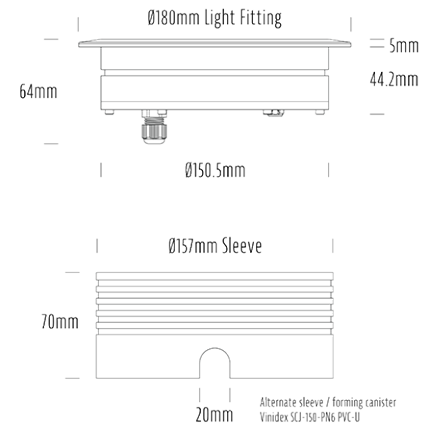

Recessed Uplight

SPECIFICATIONS

Product Code	AQL-158
Family	LumenaPro
Construction Material	CNC Machined Aluminium
IP Rating	IP67
Warranty	5 Year Aqualux Warranty

CONFIGURED OPTIONS

Variant Code	AQL-158-A4Z030Z210Q
Body Colour	Dulux Venerable Silver 9067621K
Control Gear	24V DC RGBW
Rated Power	30W
Nominal Lumens	1665 lm
CCT / Colour	RGB+3000K
Optical	10
CRI	80
Other	AqualuxPLUS QuickConnect
Dimming	4CH Low-Side PWM

INTRODUCTION

The AQL-158 is a high-powered recessed uplight for illuminating walls, features and columns. Available with advanced wall-washing reflector for even horizontal illumination and glare minimisation, the AQL-158 can also be configured with triple TIR options for symmetric beam patterns and RGBW operation.