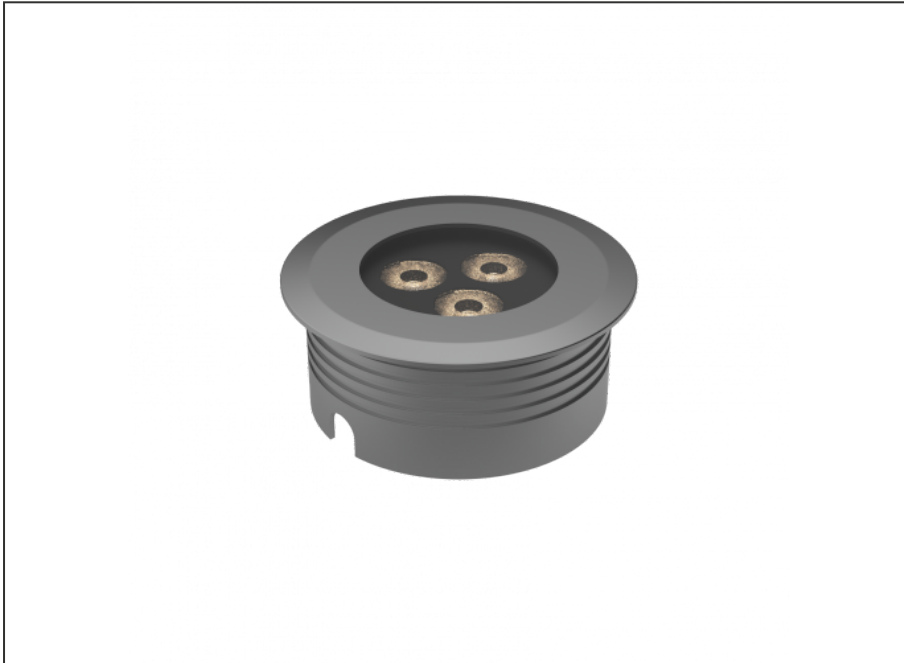

Recessed Uplight

SPECIFICATIONS

Product Code	AQL-158
Family	LumenaPro
Construction Material	CNC Machined Aluminium
IP Rating	IP67
Warranty	5 Year Aqualux Warranty

CONFIGURED OPTIONS

Variant Code	AQL-158-A4B0305735Q
Body Colour	Dulux Venerable Silver 9067621K
Control Gear	24V DC
Rated Power	30W
Nominal Lumens	1800 lm
CCT / Colour	5700K / 1300mA
Optical	35
CRI	90
Other	AqualuxPLUS QuickConnect
Dimming	PWM 10V Dimming

INTRODUCTION

The AQL-158 is a high-powered recessed uplight for illuminating walls, features and columns. Available with advanced wall-washing reflector for even horizontal illumination and glare minimisation, the AQL-158 can also be configured with triple TIR options for symmetric beam patterns and RGBW operation.