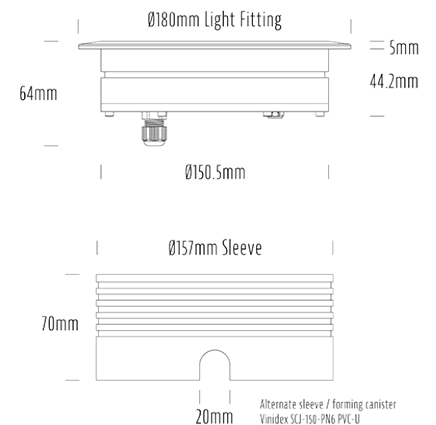

Recessed Uplight

SPECIFICATIONS

Product Code	AQL-158
Family	LumenaPro
Construction Material	CNC Machined Aluminium
IP Rating	IP67
Warranty	5 Year Aqualux Warranty

CONFIGURED OPTIONS

Variant Code	AQL-158-A4B0305735Q
Body Colour	Dulux Venerable Silver 9067621K
Control Gear	24V DC
Rated Power	30W
Nominal Lumens	1800 lm
CCT / Colour	5700K / 1300mA
Optical	35
CRI	90
Other	AqualuxPLUS QuickConnect
Dimming	PWM 10V Dimming

INTRODUCTION

The AQL-158 is a high-powered recessed uplight for illuminating walls, features and columns. Available with advanced wall-washing reflector for even horizontal illumination and glare minimisation, the AQL-158 can also be configured with triple TIR options for symmetric beam patterns and RGBW operation.