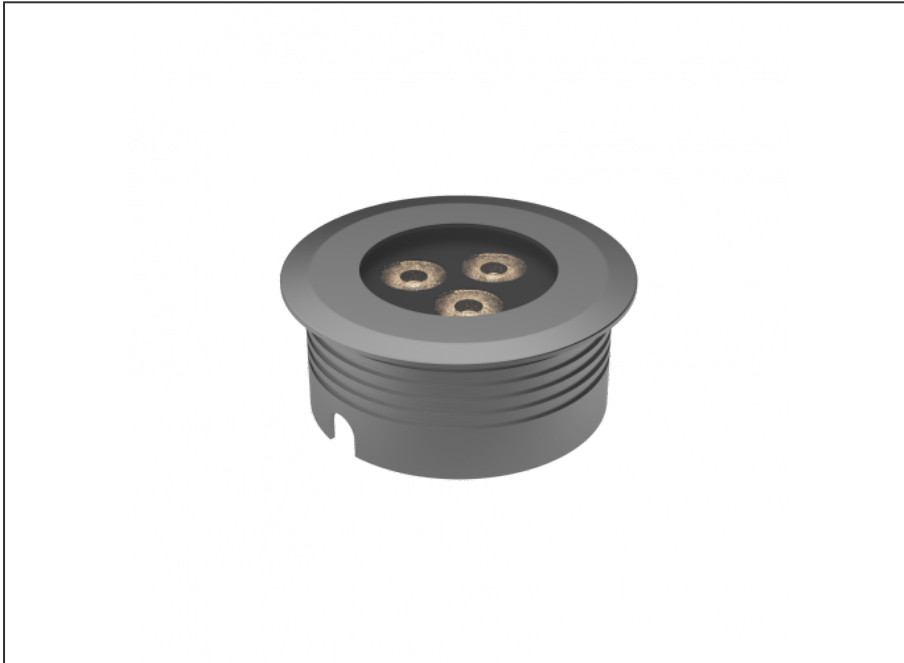

# Recessed Uplight

## SPECIFICATIONS

Product Code	AQL-158
Family	LumenaPro
Construction Material	CNC Machined Aluminium
IP Rating	IP67
Warranty	5 Year Aqualux Warranty

## CONFIGURED OPTIONS

Variant Code	AQL-158-A4B0305725Q
Body Colour	Dulux Venerable Silver 9067621K
Control Gear	24V DC
Rated Power	30W
Nominal Lumens	1800 lm
CCT / Colour	5700K / 1300mA
Optical	25
CRI	90
Other	AqualuxPLUS QuickConnect
Dimming	PWM 10V Dimming

## INTRODUCTION

The AQL-158 is a high-powered recessed uplight for illuminating walls, features and columns. Available with advanced wall-washing reflector for even horizontal illumination and glare minimisation, the AQL-158 can also be configured with triple TIR options for symmetric beam patterns and RGBW operation.