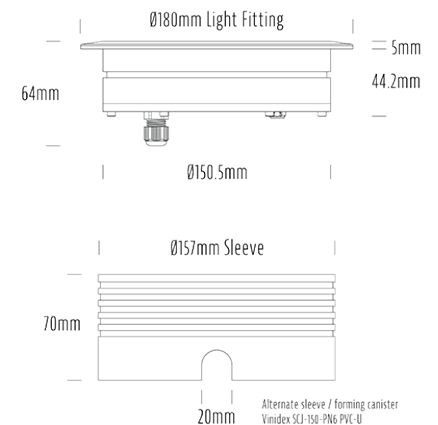

## SPECIFICATIONS

Product Code	AQL-158
Family	LumenaPro
Construction Material	CNC Machined Aluminium
IP Rating	IP67
Warranty	5 Year Aqualux Warranty

## CONFIGURED OPTIONS

Variant Code	AQL-158-A4B0305725Q
Body Colour	Dulux Venerable Silver 9067621K
Control Gear	24V DC
Rated Power	30W
Nominal Lumens	1800 lm
CCT / Colour	5700K / 1300mA
Optical	25
CRI	90
Other	AqualuxPLUS QuickConnect
Dimming	PWM 10V Dimming