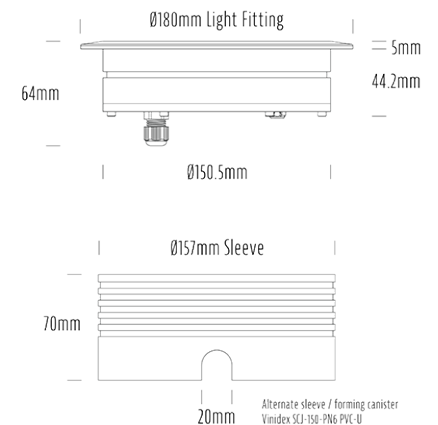

## SPECIFICATIONS

Product Code	AQL-158
Family	LumenaPro
Construction Material	CNC Machined Aluminium
IP Rating	IP67
Warranty	5 Year Aqualux Warranty

## CONFIGURED OPTIONS

Variant Code	AQL-158-A4B0304035Q
Body Colour	Dulux Venerable Silver 9067621K
Control Gear	24V DC
Rated Power	30W
Nominal Lumens	1800 lm
CCT / Colour	4000K / 1300mA
Optical	35
CRI	90
Other	AqualuxPLUS QuickConnect
Dimming	PWM 10V Dimming