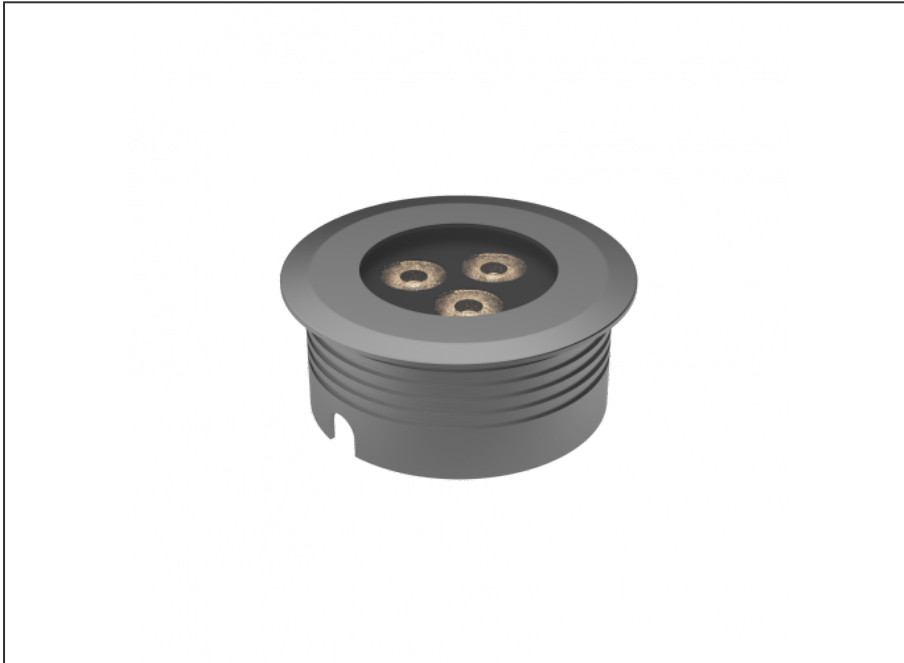

# Recessed Uplight

## SPECIFICATIONS

Product Code	AQL-158
Family	LumenaPro
Construction Material	CNC Machined Aluminium
IP Rating	IP67
Warranty	5 Year Aqualux Warranty

## CONFIGURED OPTIONS

Variant Code	AQL-158-A4B0304035Q
Body Colour	Dulux Venerable Silver 9067621K
Control Gear	24V DC
Rated Power	30W
Nominal Lumens	1800 lm
CCT / Colour	4000K / 1300mA
Optical	35
CRI	90
Other	AqualuxPLUS QuickConnect
Dimming	PWM 10V Dimming

## INTRODUCTION

The AQL-158 is a high-powered recessed uplight for illuminating walls, features and columns. Available with advanced wall-washing reflector for even horizontal illumination and glare minimisation, the AQL-158 can also be configured with triple TIR options for symmetric beam patterns and RGBW operation.