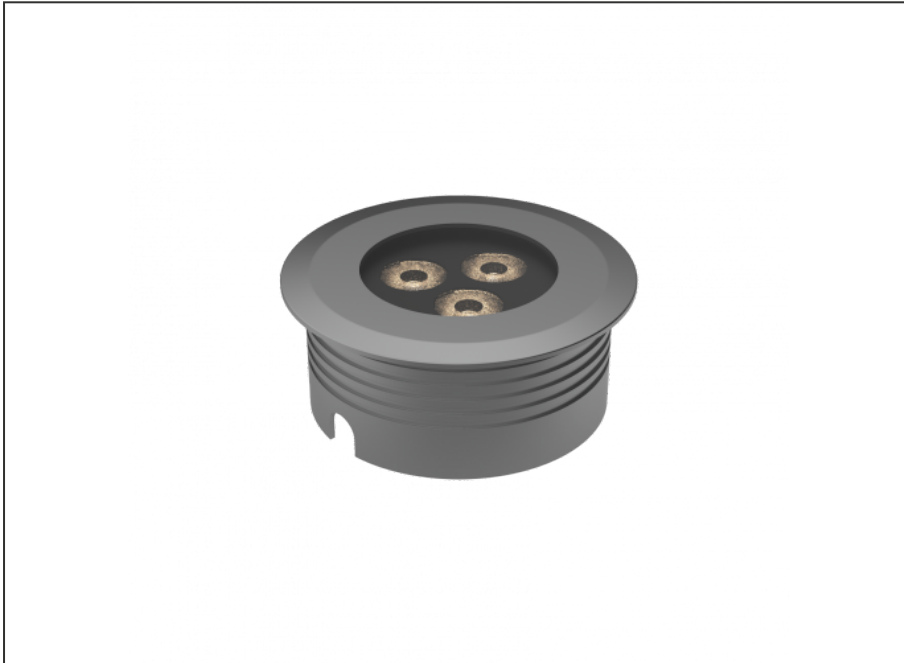

Recessed Uplight

SPECIFICATIONS

Product Code	AQL-158
Family	LumenaPro
Construction Material	CNC Machined Aluminium
IP Rating	IP67
Warranty	5 Year Aqualux Warranty

CONFIGURED OPTIONS

Variant Code	AQL-158-A4B0304025Q
Body Colour	Dulux Venerable Silver 9067621K
Control Gear	24V DC
Rated Power	30W
Nominal Lumens	1800 lm
CCT / Colour	4000K / 1300mA
Optical	25
CRI	90
Other	AqualuxPLUS QuickConnect
Dimming	PWM 10V Dimming

INTRODUCTION

The AQL-158 is a high-powered recessed uplight for illuminating walls, features and columns. Available with advanced wall-washing reflector for even horizontal illumination and glare minimisation, the AQL-158 can also be configured with triple TIR options for symmetric beam patterns and RGBW operation.