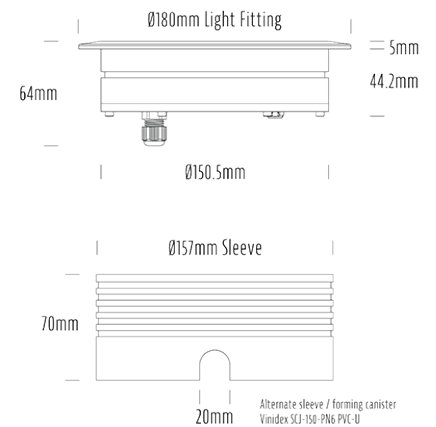

Recessed Uplight

SPECIFICATIONS

Product Code	AQL-158
Family	LumenaPro
Construction Material	CNC Machined Aluminium
IP Rating	IP67
Warranty	5 Year Aqualux Warranty

CONFIGURED OPTIONS

Variant Code	AQL-158-A4B0304025Q
Body Colour	Dulux Venerable Silver 9067621K
Control Gear	24V DC
Rated Power	30W
Nominal Lumens	1800 lm
CCT / Colour	4000K / 1300mA
Optical	25
CRI	90
Other	AqualuxPLUS QuickConnect
Dimming	PWM 10V Dimming

INTRODUCTION

The AQL-158 is a high-powered recessed uplight for illuminating walls, features and columns. Available with advanced wall-washing reflector for even horizontal illumination and glare minimisation, the AQL-158 can also be configured with triple TIR options for symmetric beam patterns and RGBW operation.