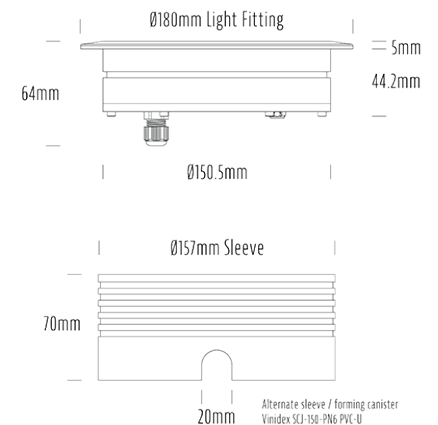

## SPECIFICATIONS

Product Code	AQL-158
Family	LumenaPro
Construction Material	CNC Machined Aluminium
IP Rating	IP67
Warranty	5 Year Aqualux Warranty

## CONFIGURED OPTIONS

Variant Code	AQL-158-A4B0304010Q
Body Colour	Dulux Venerable Silver 9067621K
Control Gear	24V DC
Rated Power	30W
Nominal Lumens	1800 lm
CCT / Colour	4000K / 1300mA
Optical	10
CRI	90
Other	AqualuxPLUS QuickConnect
Dimming	PWM 10V Dimming