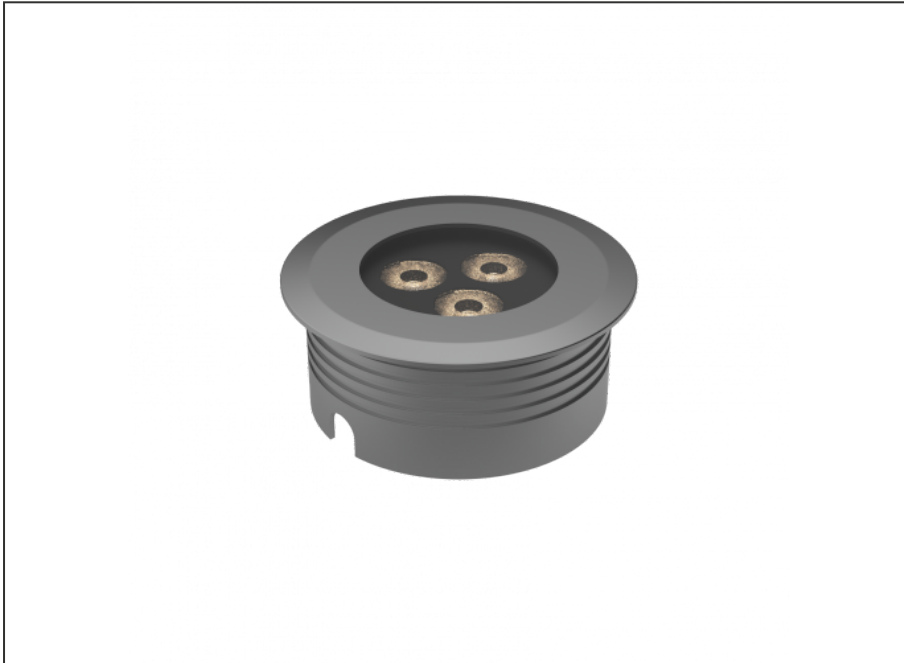

# Recessed Uplight

## SPECIFICATIONS

Product Code	AQL-158
Family	LumenaPro
Construction Material	CNC Machined Aluminium
IP Rating	IP67
Warranty	5 Year Aqualux Warranty

## CONFIGURED OPTIONS

Variant Code	AQL-158-A4B0304010Q
Body Colour	Dulux Venerable Silver 9067621K
Control Gear	24V DC
Rated Power	30W
Nominal Lumens	1800 lm
CCT / Colour	4000K / 1300mA
Optical	10
CRI	90
Other	AqualuxPLUS QuickConnect
Dimming	PWM 10V Dimming

## INTRODUCTION

The AQL-158 is a high-powered recessed uplight for illuminating walls, features and columns. Available with advanced wall-washing reflector for even horizontal illumination and glare minimisation, the AQL-158 can also be configured with triple TIR options for symmetric beam patterns and RGBW operation.