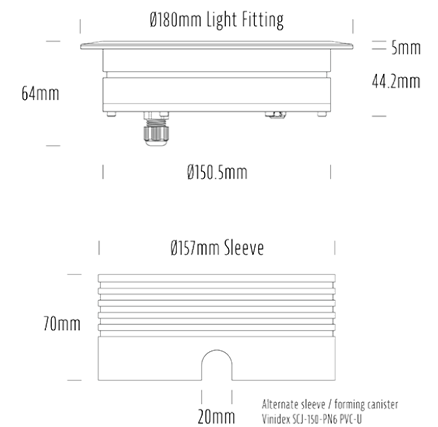

## SPECIFICATIONS

Product Code	AQL-158
Family	LumenaPro
Construction Material	CNC Machined Aluminium
IP Rating	IP67
Warranty	5 Year Aqualux Warranty

## CONFIGURED OPTIONS

Variant Code	AQL-158-A4B0303035Q
Body Colour	Dulux Venerable Silver 9067621K
Control Gear	24V DC
Rated Power	30W
Nominal Lumens	1800 lm
CCT / Colour	3000K / 1300mA
Optical	35
CRI	90
Other	AqualuxPLUS QuickConnect
Dimming	PWM 10V Dimming