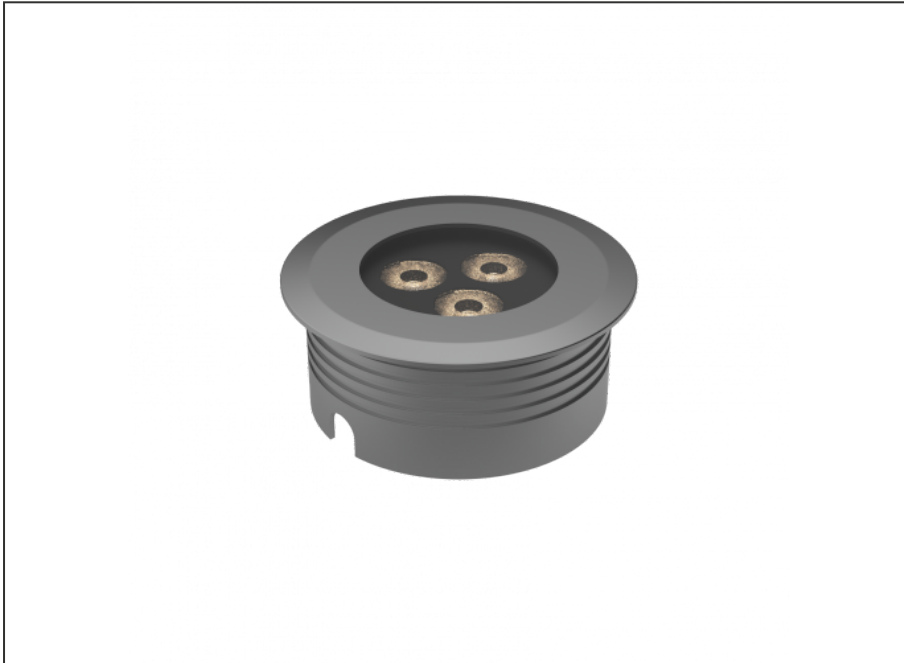

# Recessed Uplight

## SPECIFICATIONS

Product Code	AQL-158
Family	LumenaPro
Construction Material	CNC Machined Aluminium
IP Rating	IP67
Warranty	5 Year Aqualux Warranty

## CONFIGURED OPTIONS

Variant Code	AQL-158-A4B0303035Q
Body Colour	Dulux Venerable Silver 9067621K
Control Gear	24V DC
Rated Power	30W
Nominal Lumens	1800 lm
CCT / Colour	3000K / 1300mA
Optical	35
CRI	90
Other	AqualuxPLUS QuickConnect
Dimming	PWM 10V Dimming

## INTRODUCTION

The AQL-158 is a high-powered recessed uplight for illuminating walls, features and columns. Available with advanced wall-washing reflector for even horizontal illumination and glare minimisation, the AQL-158 can also be configured with triple TIR options for symmetric beam patterns and RGBW operation.