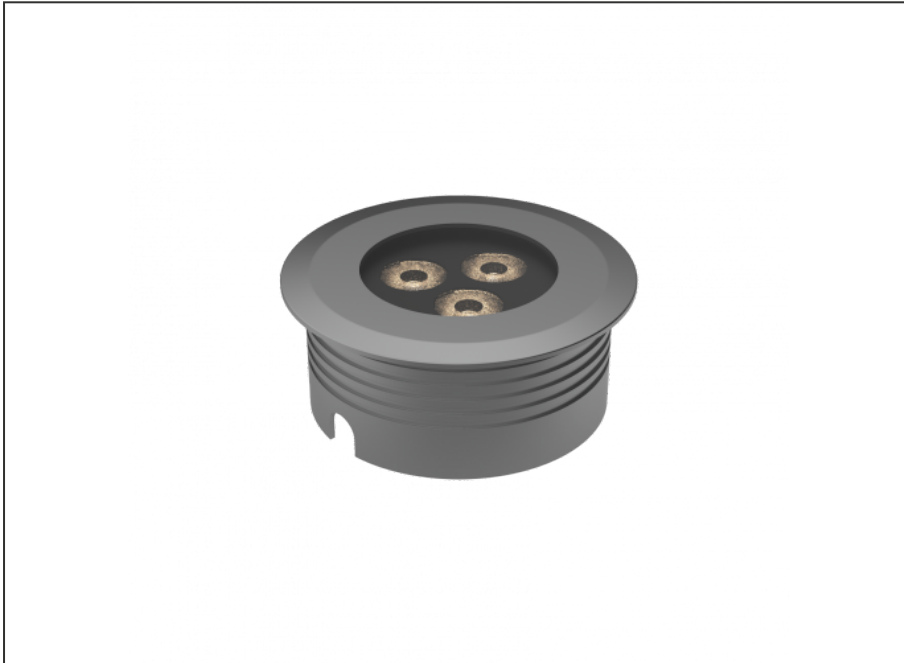

# Recessed Uplight

## SPECIFICATIONS

Product Code	AQL-158
Family	LumenaPro
Construction Material	CNC Machined Aluminium
IP Rating	IP67
Warranty	5 Year Aqualux Warranty

## CONFIGURED OPTIONS

Variant Code	AQL-158-A4B0303025Q
Body Colour	Dulux Venerable Silver 9067621K
Control Gear	24V DC
Rated Power	30W
Nominal Lumens	1800 lm
CCT / Colour	3000K / 1300mA
Optical	25
CRI	90
Other	AqualuxPLUS QuickConnect
Dimming	PWM 10V Dimming

## INTRODUCTION

The AQL-158 is a high-powered recessed uplight for illuminating walls, features and columns. Available with advanced wall-washing reflector for even horizontal illumination and glare minimisation, the AQL-158 can also be configured with triple TIR options for symmetric beam patterns and RGBW operation.