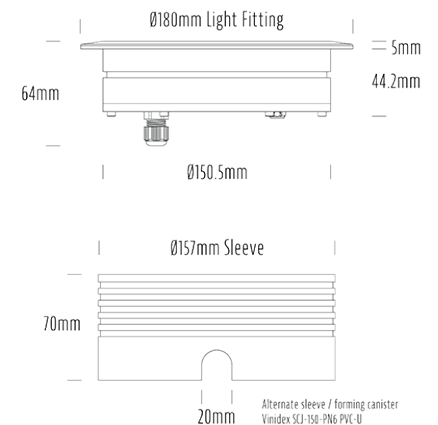

## SPECIFICATIONS

Product Code	AQL-158
Family	LumenaPro
Construction Material	CNC Machined Aluminium
IP Rating	IP67
Warranty	5 Year Aqualux Warranty

## CONFIGURED OPTIONS

Variant Code	AQL-158-A4B0303025Q
Body Colour	Dulux Venerable Silver 9067621K
Control Gear	24V DC
Rated Power	30W
Nominal Lumens	1800 lm
CCT / Colour	3000K / 1300mA
Optical	25
CRI	90
Other	AqualuxPLUS QuickConnect
Dimming	PWM 10V Dimming