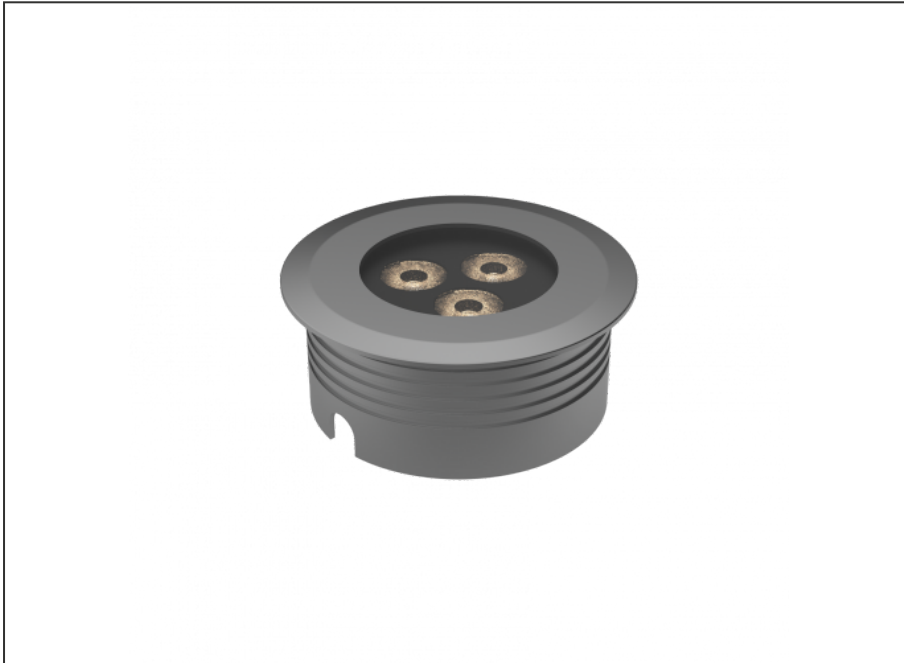

Recessed Uplight

SPECIFICATIONS

Product Code	AQL-158
Family	LumenaPro
Construction Material	CNC Machined Aluminium
IP Rating	IP67
Warranty	5 Year Aqualux Warranty

CONFIGURED OPTIONS

Variant Code	AQL-158-A4B0303010Q
Body Colour	Dulux Venerable Silver 9067621K
Control Gear	24V DC
Rated Power	30W
Nominal Lumens	1800 lm
CCT / Colour	3000K / 1300mA
Optical	10
CRI	90
Other	AqualuxPLUS QuickConnect
Dimming	PWM 10V Dimming

INTRODUCTION

The AQL-158 is a high-powered recessed uplight for illuminating walls, features and columns. Available with advanced wall-washing reflector for even horizontal illumination and glare minimisation, the AQL-158 can also be configured with triple TIR options for symmetric beam patterns and RGBW operation.