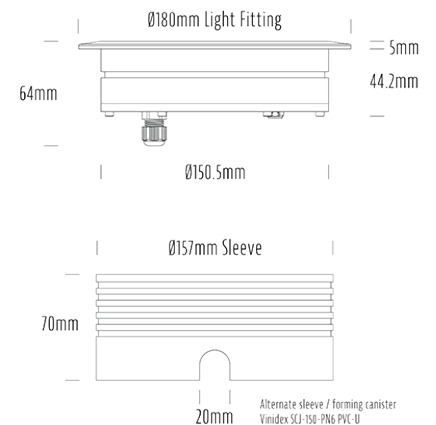

Recessed Uplight

SPECIFICATIONS

Product Code	AQL-158
Family	LumenaPro
Construction Material	CNC Machined Aluminium
IP Rating	IP67
Warranty	5 Year Aqualux Warranty

CONFIGURED OPTIONS

Variant Code	AQL-158-A4B0303010Q
Body Colour	Dulux Venerable Silver 9067621K
Control Gear	24V DC
Rated Power	30W
Nominal Lumens	1800 lm
CCT / Colour	3000K / 1300mA
Optical	10
CRI	90
Other	AqualuxPLUS QuickConnect
Dimming	PWM 10V Dimming

INTRODUCTION

The AQL-158 is a high-powered recessed uplight for illuminating walls, features and columns. Available with advanced wall-washing reflector for even horizontal illumination and glare minimisation, the AQL-158 can also be configured with triple TIR options for symmetric beam patterns and RGBW operation.