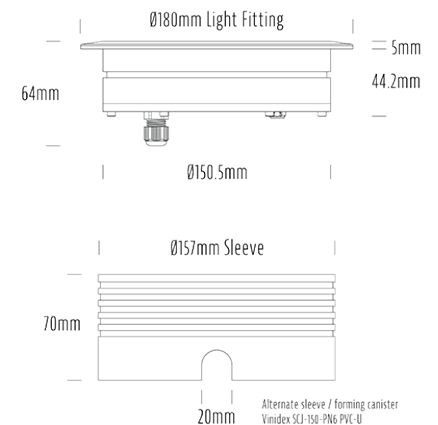

Recessed Uplight

SPECIFICATIONS

| | |
|-----------------------|-------------------------|
| Product Code | AQL-158 |
| Family | LumenaPro |
| Construction Material | CNC Machined Aluminium |
| IP Rating | IP67 |
| Warranty | 5 Year Aqualux Warranty |

CONFIGURED OPTIONS

| | |
|----------------|---------------------------------|
| Variant Code | AQL-158-A4B0302735Q |
| Body Colour | Dulux Venerable Silver 9067621K |
| Control Gear | 24V DC |
| Rated Power | 30W |
| Nominal Lumens | 1800 lm |
| CCT / Colour | 2700K / 1300mA |
| Optical | 35 |
| CRI | 90 |
| Other | AqualuxPLUS QuickConnect |
| Dimming | PWM 10V Dimming |