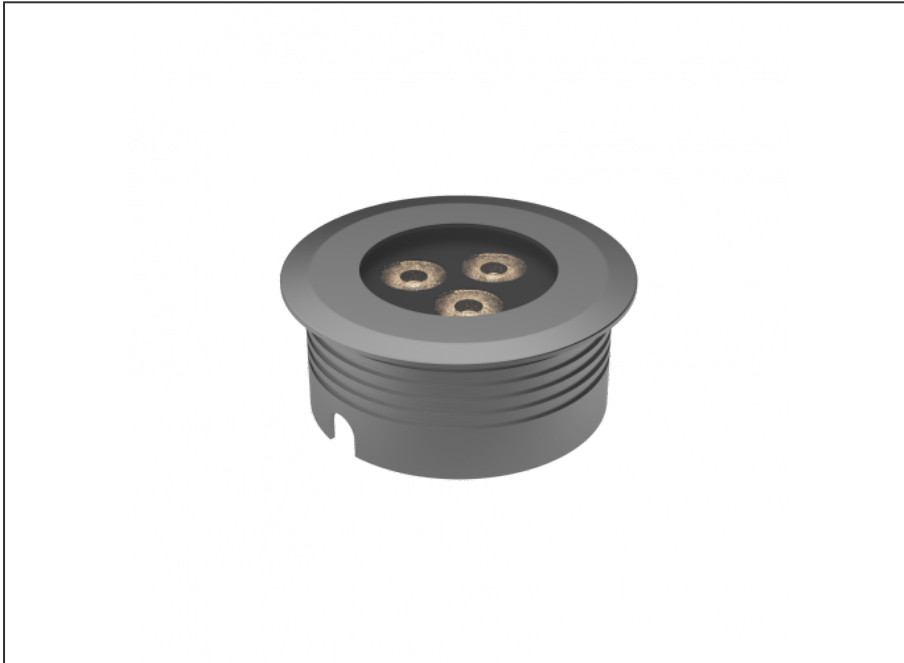

Recessed Uplight

SPECIFICATIONS

| | |
|-----------------------|-------------------------|
| Product Code | AQL-158 |
| Family | LumenaPro |
| Construction Material | CNC Machined Aluminium |
| IP Rating | IP67 |
| Warranty | 5 Year Aqualux Warranty |

CONFIGURED OPTIONS

| | |
|----------------|---------------------------------|
| Variant Code | AQL-158-A4B0302735Q |
| Body Colour | Dulux Venerable Silver 9067621K |
| Control Gear | 24V DC |
| Rated Power | 30W |
| Nominal Lumens | 1800 lm |
| CCT / Colour | 2700K / 1300mA |
| Optical | 35 |
| CRI | 90 |
| Other | AqualuxPLUS QuickConnect |
| Dimming | PWM 10V Dimming |

INTRODUCTION

The AQL-158 is a high-powered recessed uplight for illuminating walls, features and columns. Available with advanced wall-washing reflector for even horizontal illumination and glare minimisation, the AQL-158 can also be configured with triple TIR options for symmetric beam patterns and RGBW operation.