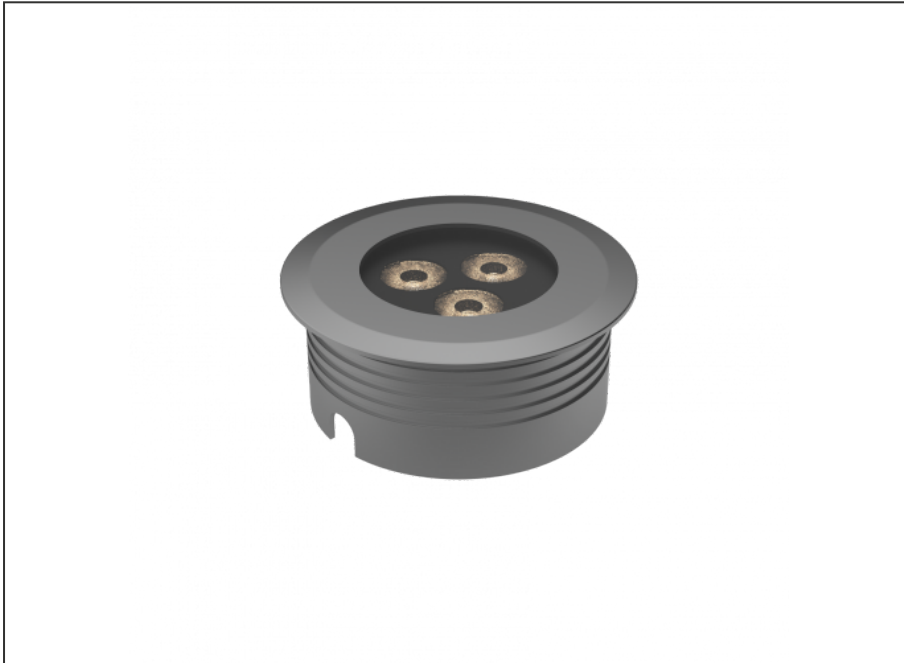

Recessed Uplight

SPECIFICATIONS

Product Code	AQL-158
Family	LumenaPro
Construction Material	CNC Machined Aluminium
IP Rating	IP67
Warranty	5 Year Aqualux Warranty

CONFIGURED OPTIONS

Variant Code	AQL-158-A4B0302725Q
Body Colour	Dulux Venerable Silver 9067621K
Control Gear	24V DC
Rated Power	30W
Nominal Lumens	1800 lm
CCT / Colour	2700K / 1300mA
Optical	25
CRI	90
Other	AqualuxPLUS QuickConnect
Dimming	PWM 10V Dimming

INTRODUCTION

The AQL-158 is a high-powered recessed uplight for illuminating walls, features and columns. Available with advanced wall-washing reflector for even horizontal illumination and glare minimisation, the AQL-158 can also be configured with triple TIR options for symmetric beam patterns and RGBW operation.