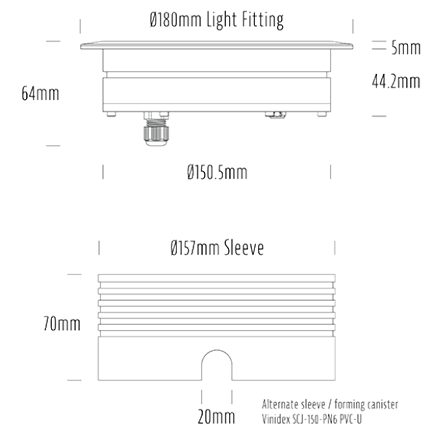

Recessed Uplight

SPECIFICATIONS

Product Code	AQL-158
Family	LumenaPro
Construction Material	CNC Machined Aluminium
IP Rating	IP67
Warranty	5 Year Aqualux Warranty

CONFIGURED OPTIONS

Variant Code	AQL-158-A4B0302725Q
Body Colour	Dulux Venerable Silver 9067621K
Control Gear	24V DC
Rated Power	30W
Nominal Lumens	1800 lm
CCT / Colour	2700K / 1300mA
Optical	25
CRI	90
Other	AqualuxPLUS QuickConnect
Dimming	PWM 10V Dimming

INTRODUCTION

The AQL-158 is a high-powered recessed uplight for illuminating walls, features and columns. Available with advanced wall-washing reflector for even horizontal illumination and glare minimisation, the AQL-158 can also be configured with triple TIR options for symmetric beam patterns and RGBW operation.