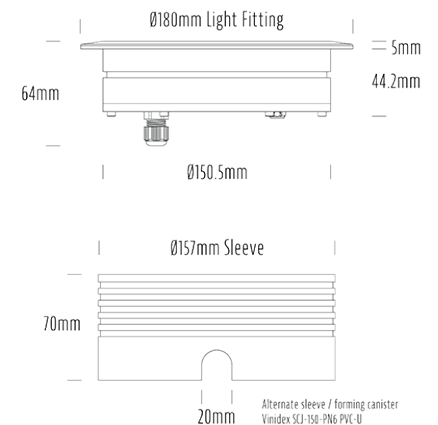

Recessed Uplight

SPECIFICATIONS

Product Code	AQL-158
Family	LumenaPro
Construction Material	CNC Machined Aluminium
IP Rating	IP67
Warranty	5 Year Aqualux Warranty

CONFIGURED OPTIONS

Variant Code	AQL-158-A4B0302710Q
Body Colour	Dulux Venerable Silver 9067621K
Control Gear	24V DC
Rated Power	30W
Nominal Lumens	1800 lm
CCT / Colour	2700K / 1300mA
Optical	10
CRI	90
Other	AqualuxPLUS QuickConnect
Dimming	PWM 10V Dimming

INTRODUCTION

The AQL-158 is a high-powered recessed uplight for illuminating walls, features and columns. Available with advanced wall-washing reflector for even horizontal illumination and glare minimisation, the AQL-158 can also be configured with triple TIR options for symmetric beam patterns and RGBW operation.