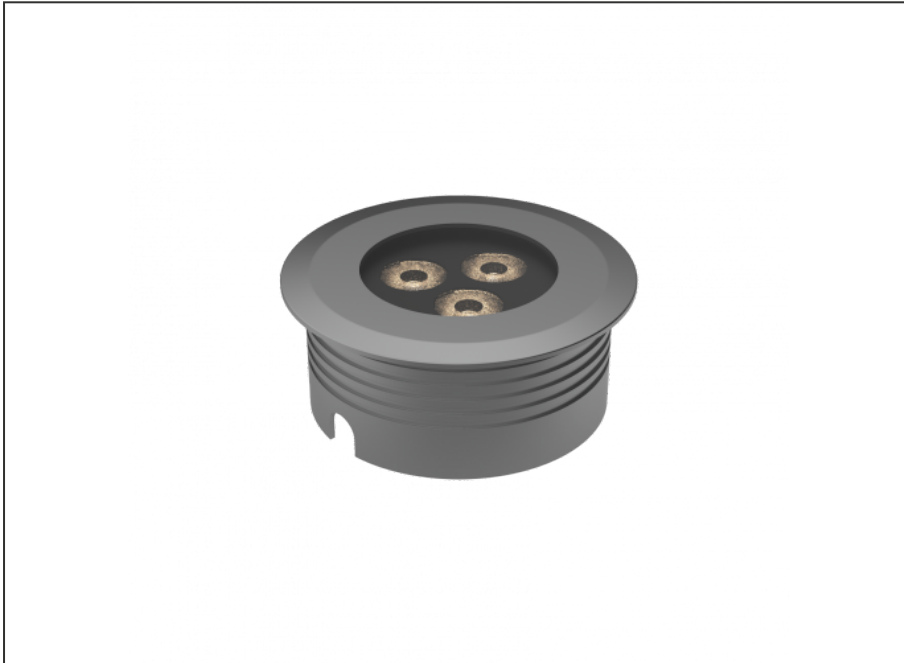

Recessed Uplight

SPECIFICATIONS

Product Code	AQL-158
Family	LumenaPro
Construction Material	CNC Machined Aluminium
IP Rating	IP67
Warranty	5 Year Aqualux Warranty

CONFIGURED OPTIONS

Variant Code	AQL-158-A4B0302710Q
Body Colour	Dulux Venerable Silver 9067621K
Control Gear	24V DC
Rated Power	30W
Nominal Lumens	1800 lm
CCT / Colour	2700K / 1300mA
Optical	10
CRI	90
Other	AqualuxPLUS QuickConnect
Dimming	PWM 10V Dimming

INTRODUCTION

The AQL-158 is a high-powered recessed uplight for illuminating walls, features and columns. Available with advanced wall-washing reflector for even horizontal illumination and glare minimisation, the AQL-158 can also be configured with triple TIR options for symmetric beam patterns and RGBW operation.