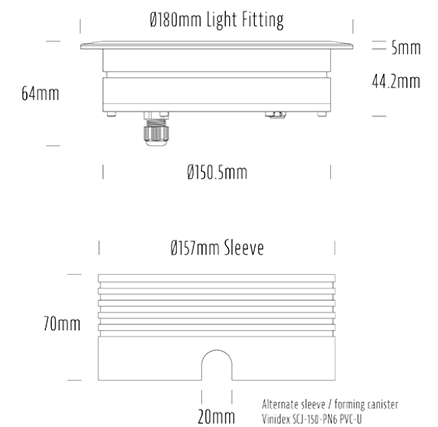

Recessed Uplight

SPECIFICATIONS

Product Code	AQL-158
Family	LumenaPro
Construction Material	CNC Machined Aluminium
IP Rating	IP67
Warranty	5 Year Aqualux Warranty

CONFIGURED OPTIONS

Variant Code	AQL-158-A4B021RD35Q
Body Colour	Dulux Venerable Silver 9067621K
Control Gear	24V DC
Rated Power	21W
Nominal Lumens	840 lm
CCT / Colour	Red 630nm
Optical	35
CRI	00
Other	AqualuxPLUS QuickConnect
Dimming	PWM 10V Dimming

INTRODUCTION

The AQL-158 is a high-powered recessed uplight for illuminating walls, features and columns. Available with advanced wall-washing reflector for even horizontal illumination and glare minimisation, the AQL-158 can also be configured with triple TIR options for symmetric beam patterns and RGBW operation.