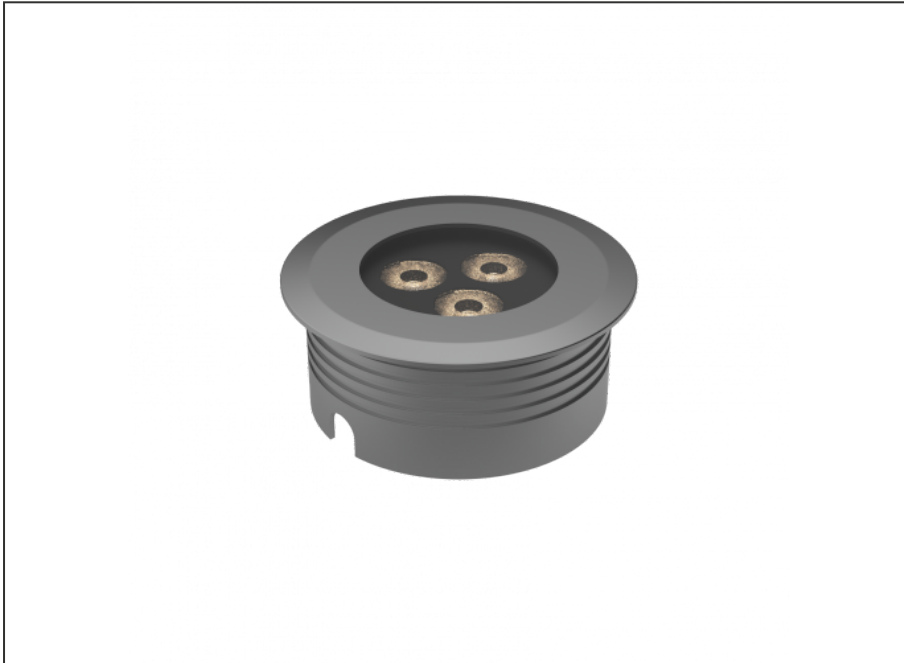

Recessed Uplight

SPECIFICATIONS

Product Code	AQL-158
Family	LumenaPro
Construction Material	CNC Machined Aluminium
IP Rating	IP67
Warranty	5 Year Aqualux Warranty

CONFIGURED OPTIONS

Variant Code	AQL-158-A4B021RD35Q
Body Colour	Dulux Venerable Silver 9067621K
Control Gear	24V DC
Rated Power	21W
Nominal Lumens	840 lm
CCT / Colour	Red 630nm
Optical	35
CRI	00
Other	AqualuxPLUS QuickConnect
Dimming	PWM 10V Dimming

INTRODUCTION

The AQL-158 is a high-powered recessed uplight for illuminating walls, features and columns. Available with advanced wall-washing reflector for even horizontal illumination and glare minimisation, the AQL-158 can also be configured with triple TIR options for symmetric beam patterns and RGBW operation.