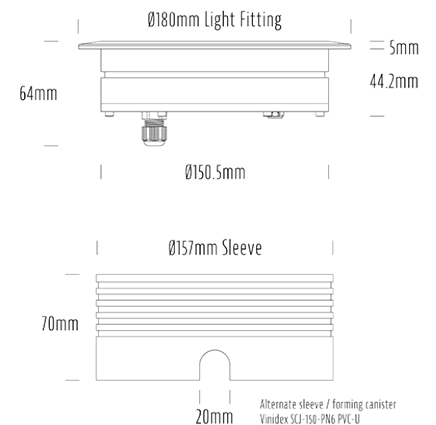

Recessed Uplight

SPECIFICATIONS

Product Code	AQL-158
Family	LumenaPro
Construction Material	CNC Machined Aluminium
IP Rating	IP67
Warranty	5 Year Aqualux Warranty

CONFIGURED OPTIONS

Variant Code	AQL-158-A4B021RD25Q
Body Colour	Dulux Venerable Silver 9067621K
Control Gear	24V DC
Rated Power	21W
Nominal Lumens	840 lm
CCT / Colour	Red 630nm
Optical	25
CRI	00
Other	AqualuxPLUS QuickConnect
Dimming	PWM 10V Dimming

INTRODUCTION

The AQL-158 is a high-powered recessed uplight for illuminating walls, features and columns. Available with advanced wall-washing reflector for even horizontal illumination and glare minimisation, the AQL-158 can also be configured with triple TIR options for symmetric beam patterns and RGBW operation.