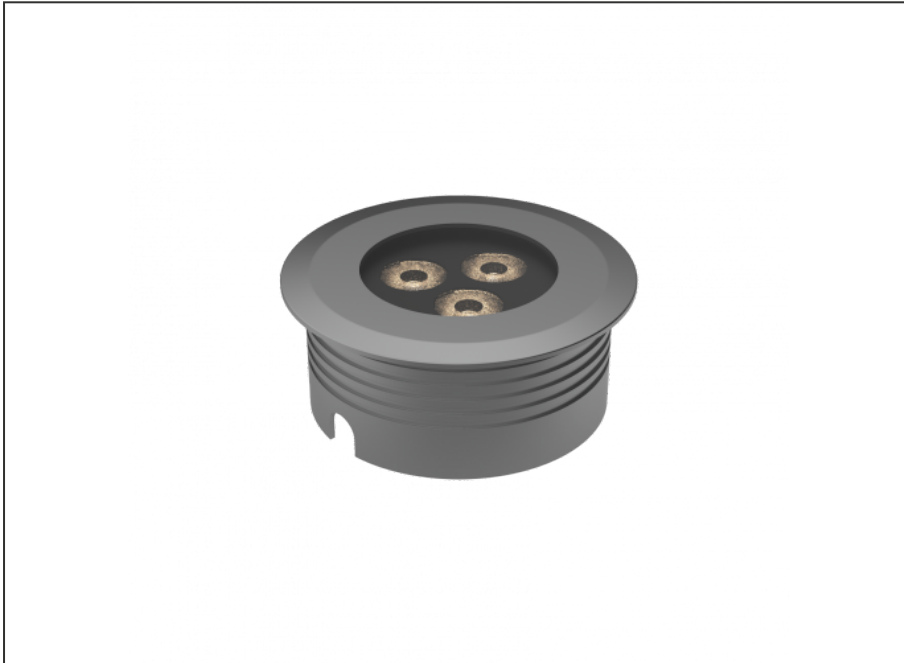

Recessed Uplight

SPECIFICATIONS

Product Code	AQL-158
Family	LumenaPro
Construction Material	CNC Machined Aluminium
IP Rating	IP67
Warranty	5 Year Aqualux Warranty

CONFIGURED OPTIONS

Variant Code	AQL-158-A4B021RD25Q
Body Colour	Dulux Venerable Silver 9067621K
Control Gear	24V DC
Rated Power	21W
Nominal Lumens	840 lm
CCT / Colour	Red 630nm
Optical	25
CRI	00
Other	AqualuxPLUS QuickConnect
Dimming	PWM 10V Dimming

INTRODUCTION

The AQL-158 is a high-powered recessed uplight for illuminating walls, features and columns. Available with advanced wall-washing reflector for even horizontal illumination and glare minimisation, the AQL-158 can also be configured with triple TIR options for symmetric beam patterns and RGBW operation.