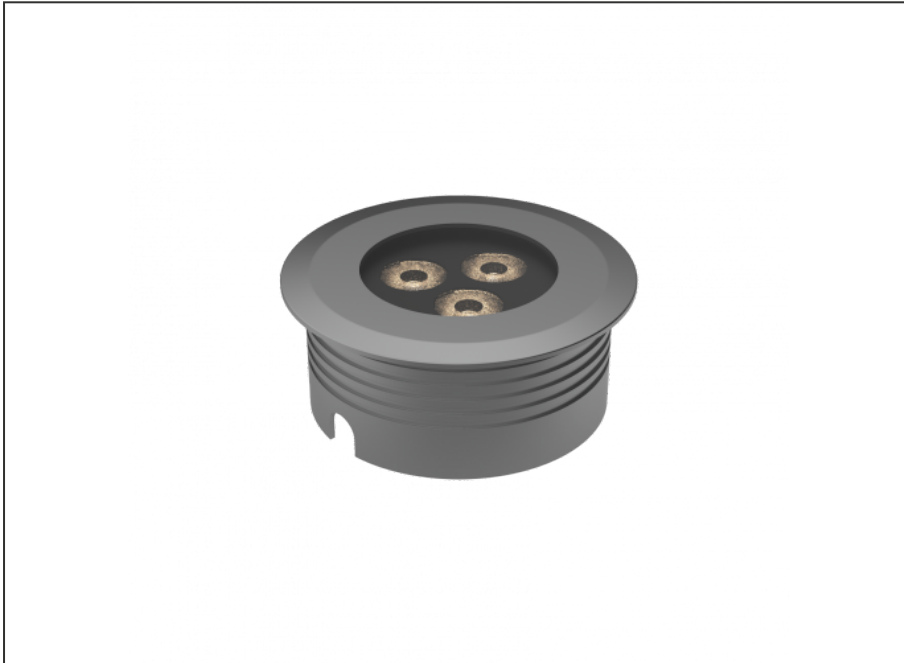

# Recessed Uplight

## SPECIFICATIONS

Product Code	AQL-158
Family	LumenaPro
Construction Material	CNC Machined Aluminium
IP Rating	IP67
Warranty	5 Year Aqualux Warranty

## CONFIGURED OPTIONS

Variant Code	AQL-158-A4B021RD10Q
Body Colour	Dulux Venerable Silver 9067621K
Control Gear	24V DC
Rated Power	21W
Nominal Lumens	840 lm
CCT / Colour	Red 630nm
Optical	10
CRI	00
Other	AqualuxPLUS QuickConnect
Dimming	PWM 10V Dimming

## INTRODUCTION

The AQL-158 is a high-powered recessed uplight for illuminating walls, features and columns. Available with advanced wall-washing reflector for even horizontal illumination and glare minimisation, the AQL-158 can also be configured with triple TIR options for symmetric beam patterns and RGBW operation.