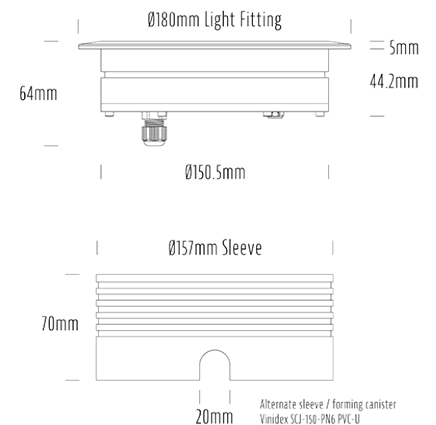

## SPECIFICATIONS

Product Code	AQL-158
Family	LumenaPro
Construction Material	CNC Machined Aluminium
IP Rating	IP67
Warranty	5 Year Aqualux Warranty

## CONFIGURED OPTIONS

Variant Code	AQL-158-A4B021RD10Q
Body Colour	Dulux Venerable Silver 9067621K
Control Gear	24V DC
Rated Power	21W
Nominal Lumens	840 lm
CCT / Colour	Red 630nm
Optical	10
CRI	00
Other	AqualuxPLUS QuickConnect
Dimming	PWM 10V Dimming