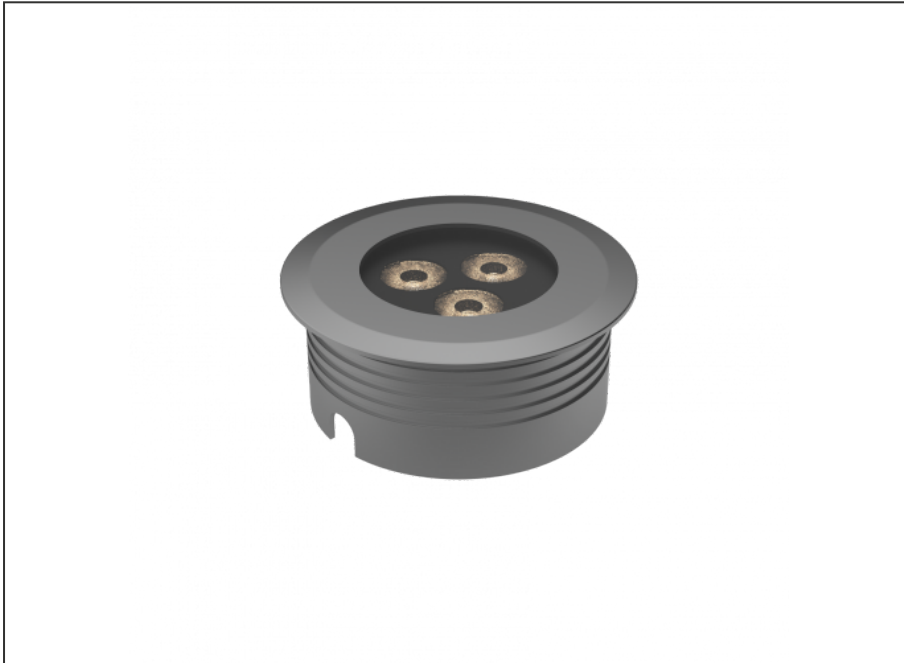

Recessed Uplight

SPECIFICATIONS

Product Code	AQL-158
Family	LumenaPro
Construction Material	CNC Machined Aluminium
IP Rating	IP67
Warranty	5 Year Aqualux Warranty

CONFIGURED OPTIONS

Variant Code	AQL-158-A4B021GN35Q
Body Colour	Dulux Venerable Silver 9067621K
Control Gear	24V DC
Rated Power	21W
Nominal Lumens	1260 lm
CCT / Colour	Green 530nm
Optical	35
CRI	00
Other	AqualuxPLUS QuickConnect
Dimming	PWM 10V Dimming

INTRODUCTION

The AQL-158 is a high-powered recessed uplight for illuminating walls, features and columns. Available with advanced wall-washing reflector for even horizontal illumination and glare minimisation, the AQL-158 can also be configured with triple TIR options for symmetric beam patterns and RGBW operation.