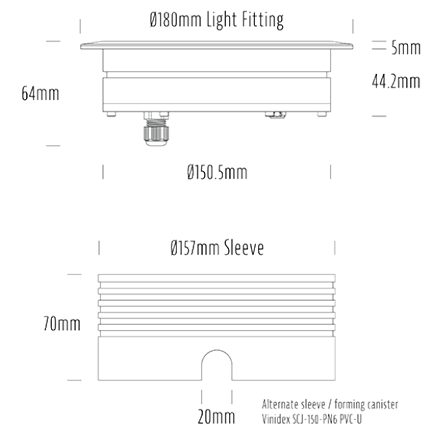

Recessed Uplight

SPECIFICATIONS

Product Code	AQL-158
Family	LumenaPro
Construction Material	CNC Machined Aluminium
IP Rating	IP67
Warranty	5 Year Aqualux Warranty

CONFIGURED OPTIONS

Variant Code	AQL-158-A4B021GN35Q
Body Colour	Dulux Venerable Silver 9067621K
Control Gear	24V DC
Rated Power	21W
Nominal Lumens	1260 lm
CCT / Colour	Green 530nm
Optical	35
CRI	00
Other	AqualuxPLUS QuickConnect
Dimming	PWM 10V Dimming

INTRODUCTION

The AQL-158 is a high-powered recessed uplight for illuminating walls, features and columns. Available with advanced wall-washing reflector for even horizontal illumination and glare minimisation, the AQL-158 can also be configured with triple TIR options for symmetric beam patterns and RGBW operation.