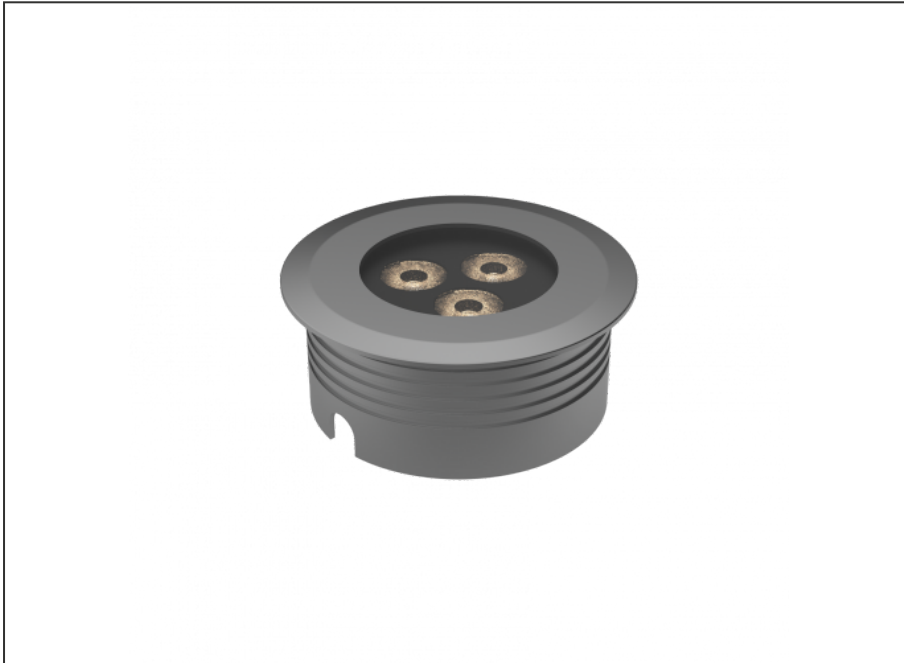

# Recessed Uplight

## SPECIFICATIONS

Product Code	AQL-158
Family	LumenaPro
Construction Material	CNC Machined Aluminium
IP Rating	IP67
Warranty	5 Year Aqualux Warranty

## CONFIGURED OPTIONS

Variant Code	AQL-158-A4B021GN25Q
Body Colour	Dulux Venerable Silver 9067621K
Control Gear	24V DC
Rated Power	21W
Nominal Lumens	1260 lm
CCT / Colour	Green 530nm
Optical	25
CRI	00
Other	AqualuxPLUS QuickConnect
Dimming	PWM 10V Dimming

## INTRODUCTION

The AQL-158 is a high-powered recessed uplight for illuminating walls, features and columns. Available with advanced wall-washing reflector for even horizontal illumination and glare minimisation, the AQL-158 can also be configured with triple TIR options for symmetric beam patterns and RGBW operation.