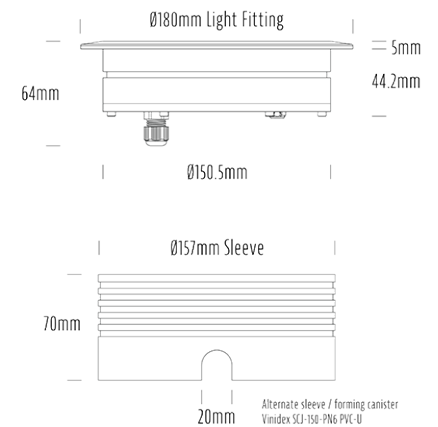

## SPECIFICATIONS

Product Code	AQL-158
Family	LumenaPro
Construction Material	CNC Machined Aluminium
IP Rating	IP67
Warranty	5 Year Aqualux Warranty

## CONFIGURED OPTIONS

Variant Code	AQL-158-A4B021GN25Q
Body Colour	Dulux Venerable Silver 9067621K
Control Gear	24V DC
Rated Power	21W
Nominal Lumens	1260 lm
CCT / Colour	Green 530nm
Optical	25
CRI	00
Other	AqualuxPLUS QuickConnect
Dimming	PWM 10V Dimming