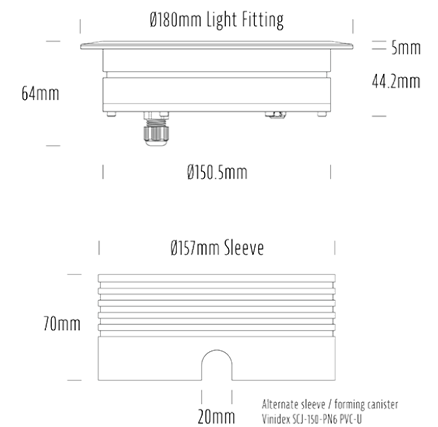

## SPECIFICATIONS

Product Code	AQL-158
Family	LumenaPro
Construction Material	CNC Machined Aluminium
IP Rating	IP67
Warranty	5 Year Aqualux Warranty

## CONFIGURED OPTIONS

Variant Code	AQL-158-A4B021GN10Q
Body Colour	Dulux Venerable Silver 9067621K
Control Gear	24V DC
Rated Power	21W
Nominal Lumens	1260 lm
CCT / Colour	Green 530nm
Optical	10
CRI	00
Other	AqualuxPLUS QuickConnect
Dimming	PWM 10V Dimming