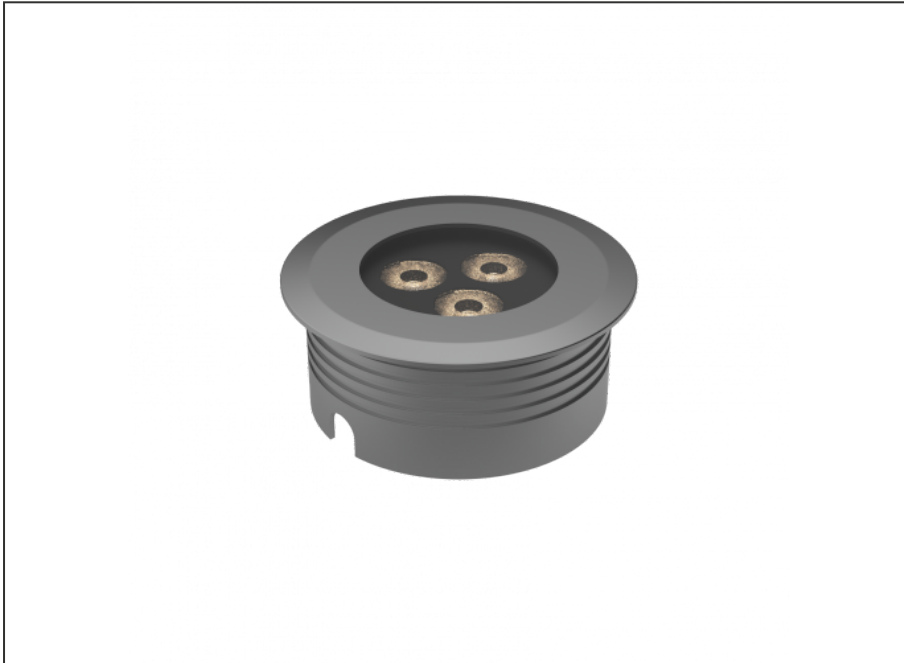

# Recessed Uplight

## SPECIFICATIONS

Product Code	AQL-158
Family	LumenaPro
Construction Material	CNC Machined Aluminium
IP Rating	IP67
Warranty	5 Year Aqualux Warranty

## CONFIGURED OPTIONS

Variant Code	AQL-158-A4B021GN10Q
Body Colour	Dulux Venerable Silver 9067621K
Control Gear	24V DC
Rated Power	21W
Nominal Lumens	1260 lm
CCT / Colour	Green 530nm
Optical	10
CRI	00
Other	AqualuxPLUS QuickConnect
Dimming	PWM 10V Dimming

## INTRODUCTION

The AQL-158 is a high-powered recessed uplight for illuminating walls, features and columns. Available with advanced wall-washing reflector for even horizontal illumination and glare minimisation, the AQL-158 can also be configured with triple TIR options for symmetric beam patterns and RGBW operation.