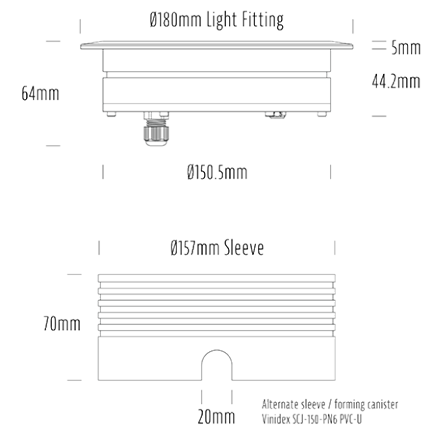

Recessed Uplight

SPECIFICATIONS

Product Code	AQL-158
Family	LumenaPro
Construction Material	CNC Machined Aluminium
IP Rating	IP67
Warranty	5 Year Aqualux Warranty

CONFIGURED OPTIONS

Variant Code	AQL-158-A4B021BU35Q
Body Colour	Dulux Venerable Silver 9067621K
Control Gear	24V DC
Rated Power	21W
Nominal Lumens	480 lm
CCT / Colour	Blue 470nm
Optical	35
CRI	00
Other	AqualuxPLUS QuickConnect
Dimming	PWM 10V Dimming

INTRODUCTION

The AQL-158 is a high-powered recessed uplight for illuminating walls, features and columns. Available with advanced wall-washing reflector for even horizontal illumination and glare minimisation, the AQL-158 can also be configured with triple TIR options for symmetric beam patterns and RGBW operation.