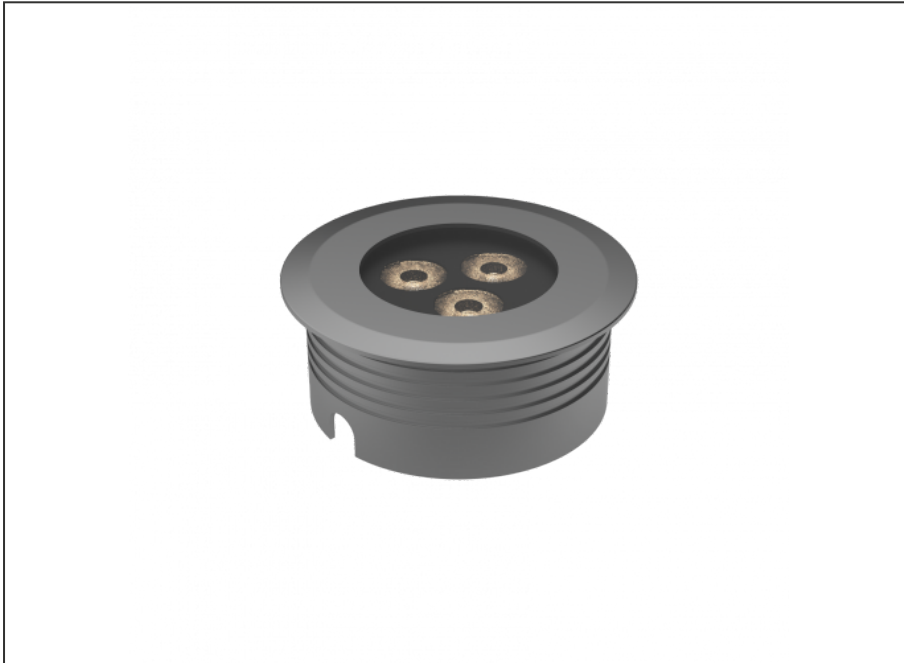

Recessed Uplight

SPECIFICATIONS

Product Code	AQL-158
Family	LumenaPro
Construction Material	CNC Machined Aluminium
IP Rating	IP67
Warranty	5 Year Aqualux Warranty

CONFIGURED OPTIONS

Variant Code	AQL-158-A4B021BU35Q
Body Colour	Dulux Venerable Silver 9067621K
Control Gear	24V DC
Rated Power	21W
Nominal Lumens	480 lm
CCT / Colour	Blue 470nm
Optical	35
CRI	00
Other	AqualuxPLUS QuickConnect
Dimming	PWM 10V Dimming

INTRODUCTION

The AQL-158 is a high-powered recessed uplight for illuminating walls, features and columns. Available with advanced wall-washing reflector for even horizontal illumination and glare minimisation, the AQL-158 can also be configured with triple TIR options for symmetric beam patterns and RGBW operation.