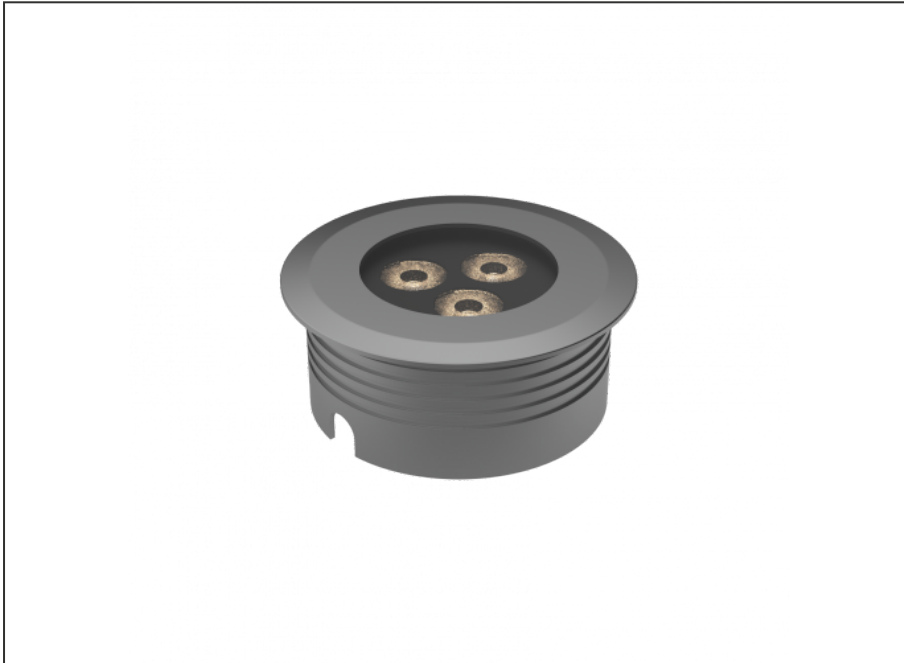

Recessed Uplight

SPECIFICATIONS

Product Code	AQL-158
Family	LumenaPro
Construction Material	CNC Machined Aluminium
IP Rating	IP67
Warranty	5 Year Aqualux Warranty

CONFIGURED OPTIONS

Variant Code	AQL-158-A4B021BU25Q
Body Colour	Dulux Venerable Silver 9067621K
Control Gear	24V DC
Rated Power	21W
Nominal Lumens	480 lm
CCT / Colour	Blue 470nm
Optical	25
CRI	00
Other	AqualuxPLUS QuickConnect
Dimming	PWM 10V Dimming

INTRODUCTION

The AQL-158 is a high-powered recessed uplight for illuminating walls, features and columns. Available with advanced wall-washing reflector for even horizontal illumination and glare minimisation, the AQL-158 can also be configured with triple TIR options for symmetric beam patterns and RGBW operation.