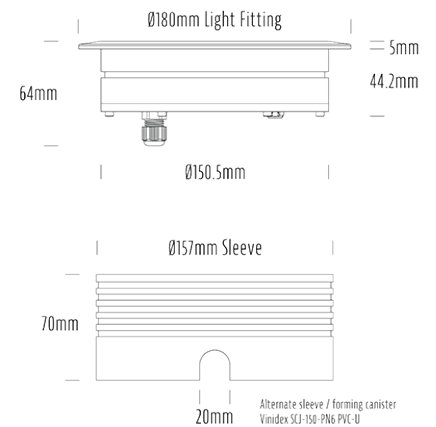

Recessed Uplight

SPECIFICATIONS

Product Code	AQL-158
Family	LumenaPro
Construction Material	CNC Machined Aluminium
IP Rating	IP67
Warranty	5 Year Aqualux Warranty

CONFIGURED OPTIONS

Variant Code	AQL-158-A4B021BU25Q
Body Colour	Dulux Venerable Silver 9067621K
Control Gear	24V DC
Rated Power	21W
Nominal Lumens	480 lm
CCT / Colour	Blue 470nm
Optical	25
CRI	00
Other	AqualuxPLUS QuickConnect
Dimming	PWM 10V Dimming

INTRODUCTION

The AQL-158 is a high-powered recessed uplight for illuminating walls, features and columns. Available with advanced wall-washing reflector for even horizontal illumination and glare minimisation, the AQL-158 can also be configured with triple TIR options for symmetric beam patterns and RGBW operation.