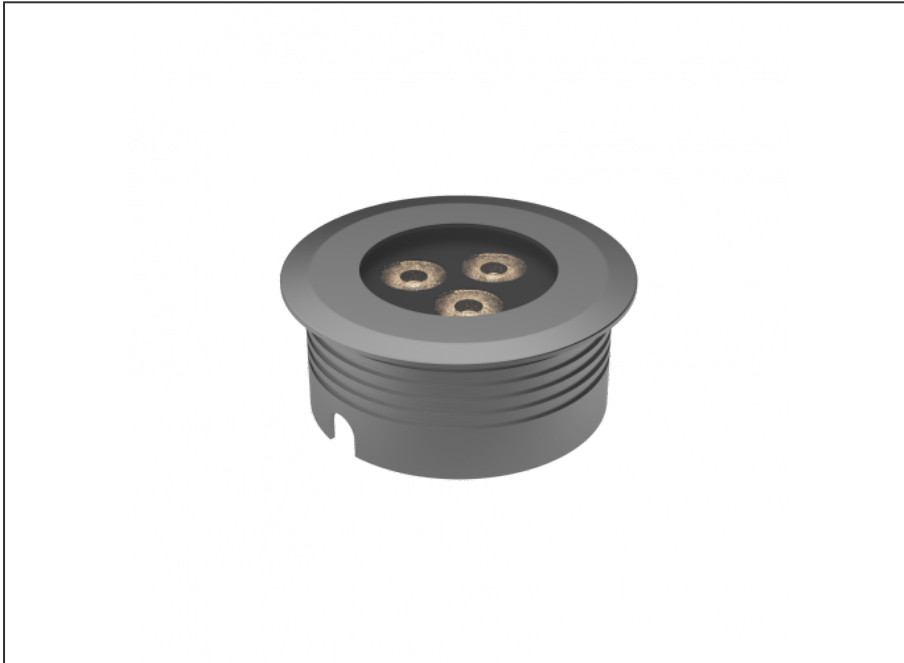

Recessed Uplight

SPECIFICATIONS

Product Code	AQL-158
Family	LumenaPro
Construction Material	CNC Machined Aluminium
IP Rating	IP67
Warranty	5 Year Aqualux Warranty

CONFIGURED OPTIONS

Variant Code	AQL-158-A4B021BU10Q
Body Colour	Dulux Venerable Silver 9067621K
Control Gear	24V DC
Rated Power	21W
Nominal Lumens	480 lm
CCT / Colour	Blue 470nm
Optical	10
CRI	00
Other	AqualuxPLUS QuickConnect
Dimming	PWM 10V Dimming

INTRODUCTION

The AQL-158 is a high-powered recessed uplight for illuminating walls, features and columns. Available with advanced wall-washing reflector for even horizontal illumination and glare minimisation, the AQL-158 can also be configured with triple TIR options for symmetric beam patterns and RGBW operation.