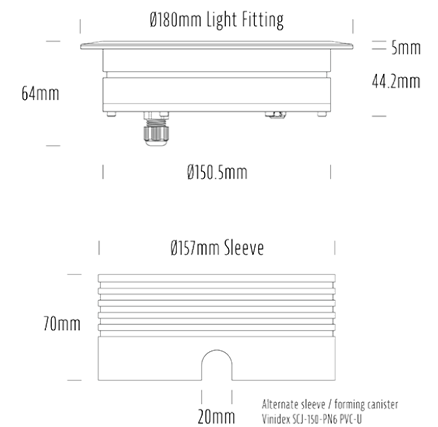

Recessed Uplight

SPECIFICATIONS

Product Code	AQL-158
Family	LumenaPro
Construction Material	CNC Machined Aluminium
IP Rating	IP67
Warranty	5 Year Aqualux Warranty

CONFIGURED OPTIONS

Variant Code	AQL-158-A4B021BU10Q
Body Colour	Dulux Venerable Silver 9067621K
Control Gear	24V DC
Rated Power	21W
Nominal Lumens	480 lm
CCT / Colour	Blue 470nm
Optical	10
CRI	00
Other	AqualuxPLUS QuickConnect
Dimming	PWM 10V Dimming

INTRODUCTION

The AQL-158 is a high-powered recessed uplight for illuminating walls, features and columns. Available with advanced wall-washing reflector for even horizontal illumination and glare minimisation, the AQL-158 can also be configured with triple TIR options for symmetric beam patterns and RGBW operation.