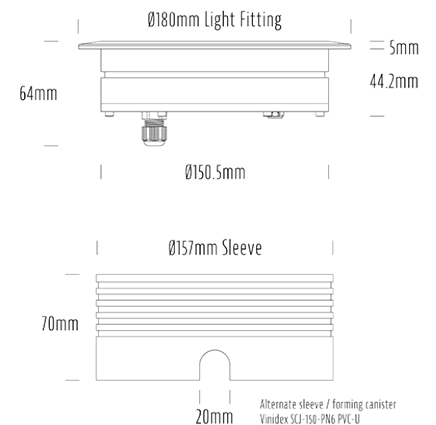

Recessed Uplight

SPECIFICATIONS

Product Code	AQL-158
Family	LumenaPro
Construction Material	CNC Machined Aluminium
IP Rating	IP67
Warranty	5 Year Aqualux Warranty

CONFIGURED OPTIONS

Variant Code	AQL-158-A4B021AM35Q
Body Colour	Dulux Venerable Silver 9067621K
Control Gear	24V DC
Rated Power	21W
Nominal Lumens	960 lm
CCT / Colour	Amber 585nm
Optical	35
CRI	00
Other	AqualuxPLUS QuickConnect
Dimming	PWM 10V Dimming

INTRODUCTION

The AQL-158 is a high-powered recessed uplight for illuminating walls, features and columns. Available with advanced wall-washing reflector for even horizontal illumination and glare minimisation, the AQL-158 can also be configured with triple TIR options for symmetric beam patterns and RGBW operation.