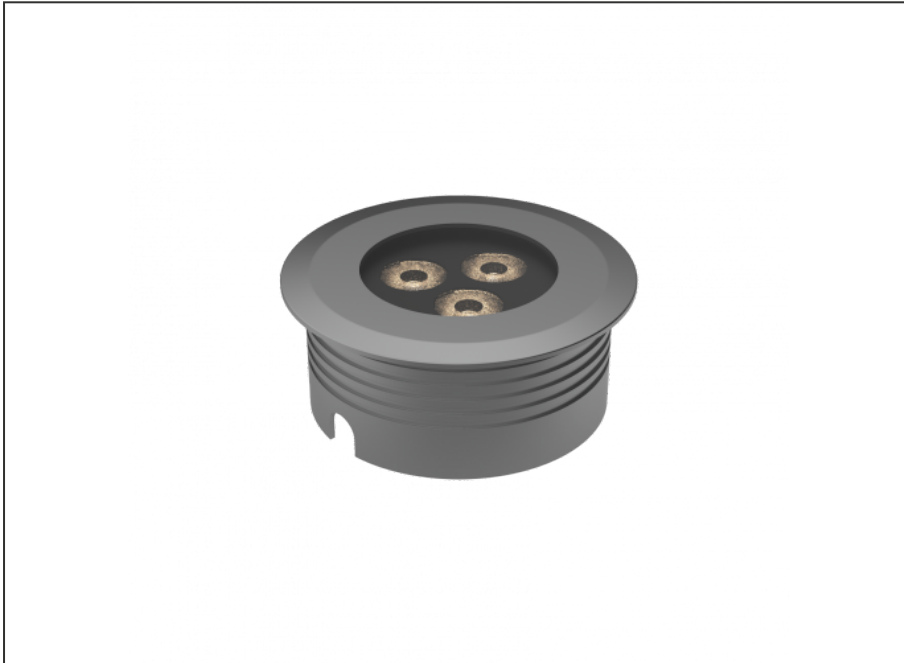

Recessed Uplight

SPECIFICATIONS

Product Code	AQL-158
Family	LumenaPro
Construction Material	CNC Machined Aluminium
IP Rating	IP67
Warranty	5 Year Aqualux Warranty

CONFIGURED OPTIONS

Variant Code	AQL-158-A4B021AM35Q
Body Colour	Dulux Venerable Silver 9067621K
Control Gear	24V DC
Rated Power	21W
Nominal Lumens	960 lm
CCT / Colour	Amber 585nm
Optical	35
CRI	00
Other	AqualuxPLUS QuickConnect
Dimming	PWM 10V Dimming

INTRODUCTION

The AQL-158 is a high-powered recessed uplight for illuminating walls, features and columns. Available with advanced wall-washing reflector for even horizontal illumination and glare minimisation, the AQL-158 can also be configured with triple TIR options for symmetric beam patterns and RGBW operation.