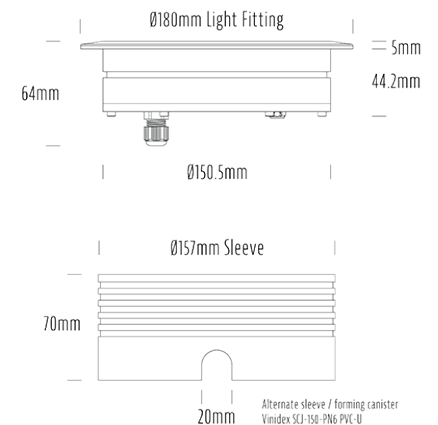

Recessed Uplight

SPECIFICATIONS

Product Code	AQL-158
Family	LumenaPro
Construction Material	CNC Machined Aluminium
IP Rating	IP67
Warranty	5 Year Aqualux Warranty

CONFIGURED OPTIONS

Variant Code	AQL-158-A4B021AM25Q
Body Colour	Dulux Venerable Silver 9067621K
Control Gear	24V DC
Rated Power	21W
Nominal Lumens	960 lm
CCT / Colour	Amber 585nm
Optical	25
CRI	00
Other	AqualuxPLUS QuickConnect
Dimming	PWM 10V Dimming

INTRODUCTION

The AQL-158 is a high-powered recessed uplight for illuminating walls, features and columns. Available with advanced wall-washing reflector for even horizontal illumination and glare minimisation, the AQL-158 can also be configured with triple TIR options for symmetric beam patterns and RGBW operation.