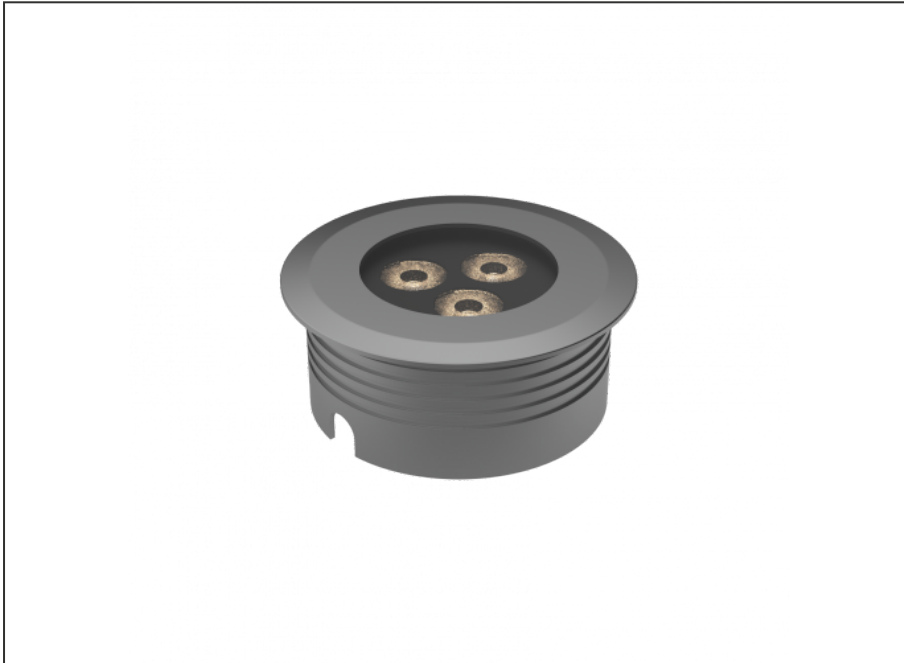

Recessed Uplight

SPECIFICATIONS

Product Code	AQL-158
Family	LumenaPro
Construction Material	CNC Machined Aluminium
IP Rating	IP67
Warranty	5 Year Aqualux Warranty

CONFIGURED OPTIONS

Variant Code	AQL-158-A4B021AM25Q
Body Colour	Dulux Venerable Silver 9067621K
Control Gear	24V DC
Rated Power	21W
Nominal Lumens	960 lm
CCT / Colour	Amber 585nm
Optical	25
CRI	00
Other	AqualuxPLUS QuickConnect
Dimming	PWM 10V Dimming

INTRODUCTION

The AQL-158 is a high-powered recessed uplight for illuminating walls, features and columns. Available with advanced wall-washing reflector for even horizontal illumination and glare minimisation, the AQL-158 can also be configured with triple TIR options for symmetric beam patterns and RGBW operation.