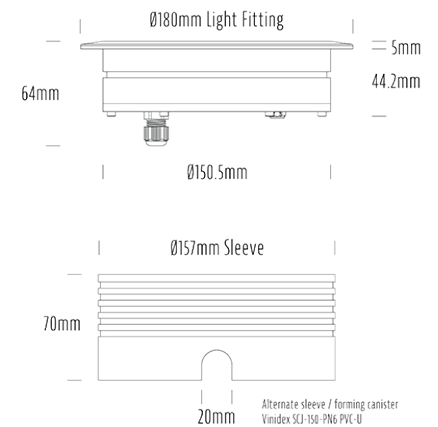

Recessed Uplight

SPECIFICATIONS

Product Code	AQL-158
Family	LumenaPro
Construction Material	CNC Machined Aluminium
IP Rating	IP67
Warranty	5 Year Aqualux Warranty

CONFIGURED OPTIONS

Variant Code	AQL-158-A3Z030Z235Q
Body Colour	Dulux Medium Bronze 9068183K
Control Gear	24V DC RGBW
Rated Power	30W
Nominal Lumens	1665 lm
CCT / Colour	RGB+3000K
Optical	35
CRI	80
Other	AqualuxPLUS QuickConnect
Dimming	4CH Low-Side PWM

INTRODUCTION

The AQL-158 is a high-powered recessed uplight for illuminating walls, features and columns. Available with advanced wall-washing reflector for even horizontal illumination and glare minimisation, the AQL-158 can also be configured with triple TIR options for symmetric beam patterns and RGBW operation.