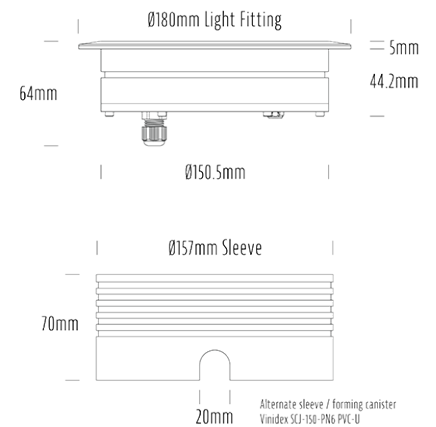

Recessed Uplight

SPECIFICATIONS

Product Code	AQL-158
Family	LumenaPro
Construction Material	CNC Machined Aluminium
IP Rating	IP67
Warranty	5 Year Aqualux Warranty

CONFIGURED OPTIONS

Variant Code	AQL-158-A3Z030Z225Q
Body Colour	Dulux Medium Bronze 9068183K
Control Gear	24V DC RGBW
Rated Power	30W
Nominal Lumens	1665 lm
CCT / Colour	RGB+3000K
Optical	25
CRI	80
Other	AqualuxPLUS QuickConnect
Dimming	4CH Low-Side PWM

INTRODUCTION

The AQL-158 is a high-powered recessed uplight for illuminating walls, features and columns. Available with advanced wall-washing reflector for even horizontal illumination and glare minimisation, the AQL-158 can also be configured with triple TIR options for symmetric beam patterns and RGBW operation.