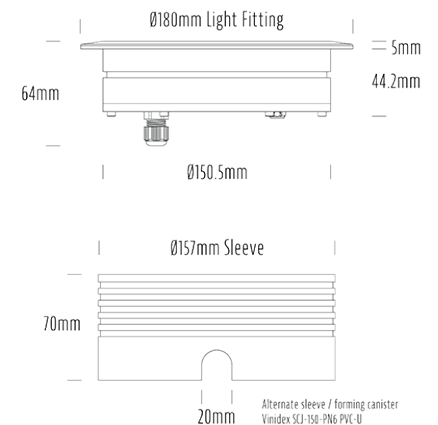

Recessed Uplight

SPECIFICATIONS

Product Code	AQL-158
Family	LumenaPro
Construction Material	CNC Machined Aluminium
IP Rating	IP67
Warranty	5 Year Aqualux Warranty

CONFIGURED OPTIONS

Variant Code	AQL-158-A3Z030Z210Q
Body Colour	Dulux Medium Bronze 9068183K
Control Gear	24V DC RGBW
Rated Power	30W
Nominal Lumens	1665 lm
CCT / Colour	RGB+3000K
Optical	10
CRI	80
Other	AqualuxPLUS QuickConnect
Dimming	4CH Low-Side PWM

INTRODUCTION

The AQL-158 is a high-powered recessed uplight for illuminating walls, features and columns. Available with advanced wall-washing reflector for even horizontal illumination and glare minimisation, the AQL-158 can also be configured with triple TIR options for symmetric beam patterns and RGBW operation.