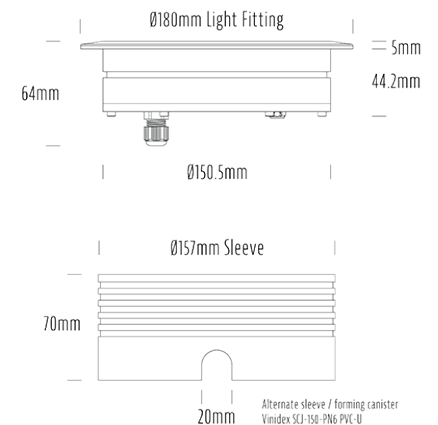

Recessed Uplight

SPECIFICATIONS

Product Code	AQL-158
Family	LumenaPro
Construction Material	CNC Machined Aluminium
IP Rating	IP67
Warranty	5 Year Aqualux Warranty

CONFIGURED OPTIONS

Variant Code	AQL-158-A3B0305735Q
Body Colour	Dulux Medium Bronze 9068183K
Control Gear	24V DC
Rated Power	30W
Nominal Lumens	1800 lm
CCT / Colour	5700K / 1300mA
Optical	35
CRI	90
Other	AqualuxPLUS QuickConnect
Dimming	PWM 10V Dimming

INTRODUCTION

The AQL-158 is a high-powered recessed uplight for illuminating walls, features and columns. Available with advanced wall-washing reflector for even horizontal illumination and glare minimisation, the AQL-158 can also be configured with triple TIR options for symmetric beam patterns and RGBW operation.