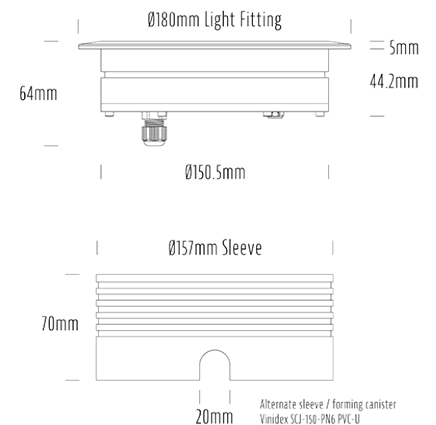

Recessed Uplight

SPECIFICATIONS

Product Code	AQL-158
Family	LumenaPro
Construction Material	CNC Machined Aluminium
IP Rating	IP67
Warranty	5 Year Aqualux Warranty

CONFIGURED OPTIONS

Variant Code	AQL-158-A3B0305725Q
Body Colour	Dulux Medium Bronze 9068183K
Control Gear	24V DC
Rated Power	30W
Nominal Lumens	1800 lm
CCT / Colour	5700K / 1300mA
Optical	25
CRI	90
Other	AqualuxPLUS QuickConnect
Dimming	PWM 10V Dimming

INTRODUCTION

The AQL-158 is a high-powered recessed uplight for illuminating walls, features and columns. Available with advanced wall-washing reflector for even horizontal illumination and glare minimisation, the AQL-158 can also be configured with triple TIR options for symmetric beam patterns and RGBW operation.