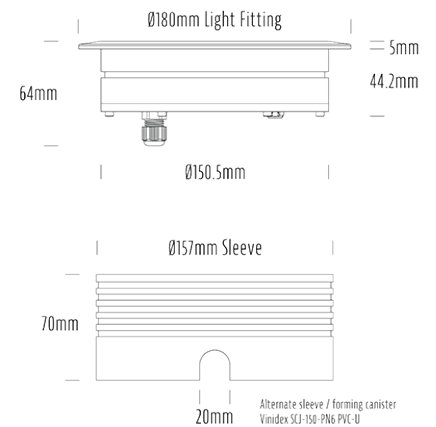

## SPECIFICATIONS

Product Code	AQL-158
Family	LumenaPro
Construction Material	CNC Machined Aluminium
IP Rating	IP67
Warranty	5 Year Aqualux Warranty

## CONFIGURED OPTIONS

Variant Code	AQL-158-A3B0305710Q
Body Colour	Dulux Medium Bronze 9068183K
Control Gear	24V DC
Rated Power	30W
Nominal Lumens	1800 lm
CCT / Colour	5700K / 1300mA
Optical	10
CRI	90
Other	AqualuxPLUS QuickConnect
Dimming	PWM 10V Dimming