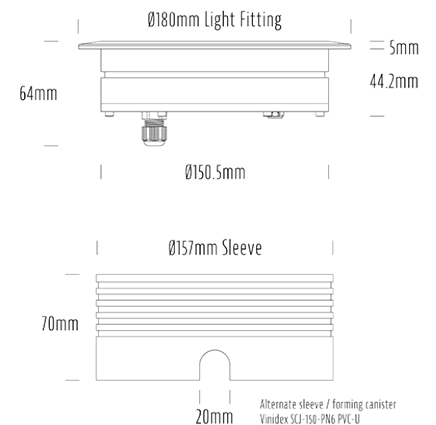

Recessed Uplight

SPECIFICATIONS

Product Code	AQL-158
Family	LumenaPro
Construction Material	CNC Machined Aluminium
IP Rating	IP67
Warranty	5 Year Aqualux Warranty

CONFIGURED OPTIONS

Variant Code	AQL-158-A3B0304035Q
Body Colour	Dulux Medium Bronze 9068183K
Control Gear	24V DC
Rated Power	30W
Nominal Lumens	1800 lm
CCT / Colour	4000K / 1300mA
Optical	35
CRI	90
Other	AqualuxPLUS QuickConnect
Dimming	PWM 10V Dimming

INTRODUCTION

The AQL-158 is a high-powered recessed uplight for illuminating walls, features and columns. Available with advanced wall-washing reflector for even horizontal illumination and glare minimisation, the AQL-158 can also be configured with triple TIR options for symmetric beam patterns and RGBW operation.