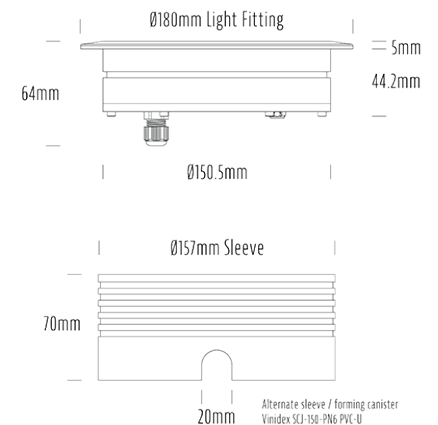

Recessed Uplight

SPECIFICATIONS

Product Code	AQL-158
Family	LumenaPro
Construction Material	CNC Machined Aluminium
IP Rating	IP67
Warranty	5 Year Aqualux Warranty

CONFIGURED OPTIONS

Variant Code	AQL-158-A3B0304025Q
Body Colour	Dulux Medium Bronze 9068183K
Control Gear	24V DC
Rated Power	30W
Nominal Lumens	1800 lm
CCT / Colour	4000K / 1300mA
Optical	25
CRI	90
Other	AqualuxPLUS QuickConnect
Dimming	PWM 10V Dimming

INTRODUCTION

The AQL-158 is a high-powered recessed uplight for illuminating walls, features and columns. Available with advanced wall-washing reflector for even horizontal illumination and glare minimisation, the AQL-158 can also be configured with triple TIR options for symmetric beam patterns and RGBW operation.