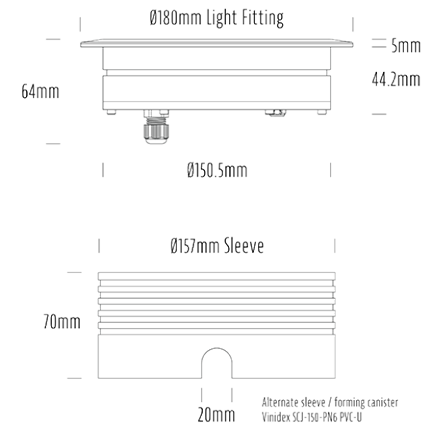

Recessed Uplight

SPECIFICATIONS

Product Code	AQL-158
Family	LumenaPro
Construction Material	CNC Machined Aluminium
IP Rating	IP67
Warranty	5 Year Aqualux Warranty

CONFIGURED OPTIONS

Variant Code	AQL-158-A3B0304010Q
Body Colour	Dulux Medium Bronze 9068183K
Control Gear	24V DC
Rated Power	30W
Nominal Lumens	1800 lm
CCT / Colour	4000K / 1300mA
Optical	10
CRI	90
Other	AqualuxPLUS QuickConnect
Dimming	PWM 10V Dimming

INTRODUCTION

The AQL-158 is a high-powered recessed uplight for illuminating walls, features and columns. Available with advanced wall-washing reflector for even horizontal illumination and glare minimisation, the AQL-158 can also be configured with triple TIR options for symmetric beam patterns and RGBW operation.