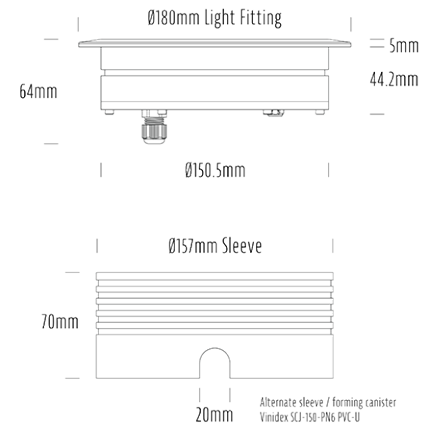

Recessed Uplight

SPECIFICATIONS

Product Code	AQL-158
Family	LumenaPro
Construction Material	CNC Machined Aluminium
IP Rating	IP67
Warranty	5 Year Aqualux Warranty

CONFIGURED OPTIONS

Variant Code	AQL-158-A3B0303035Q
Body Colour	Dulux Medium Bronze 9068183K
Control Gear	24V DC
Rated Power	30W
Nominal Lumens	1800 lm
CCT / Colour	3000K / 1300mA
Optical	35
CRI	90
Other	AqualuxPLUS QuickConnect
Dimming	PWM 10V Dimming

INTRODUCTION

The AQL-158 is a high-powered recessed uplight for illuminating walls, features and columns. Available with advanced wall-washing reflector for even horizontal illumination and glare minimisation, the AQL-158 can also be configured with triple TIR options for symmetric beam patterns and RGBW operation.

1300 662 644
sales@aqualux.com.au