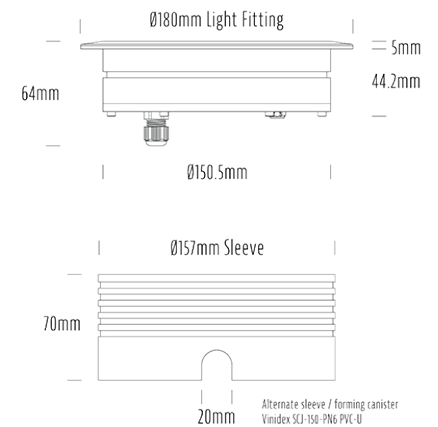

Recessed Uplight

SPECIFICATIONS

Product Code	AQL-158
Family	LumenaPro
Construction Material	CNC Machined Aluminium
IP Rating	IP67
Warranty	5 Year Aqualux Warranty

CONFIGURED OPTIONS

Variant Code	AQL-158-A3B0303025Q
Body Colour	Dulux Medium Bronze 9068183K
Control Gear	24V DC
Rated Power	30W
Nominal Lumens	1800 lm
CCT / Colour	3000K / 1300mA
Optical	25
CRI	90
Other	AqualuxPLUS QuickConnect
Dimming	PWM 10V Dimming

INTRODUCTION

The AQL-158 is a high-powered recessed uplight for illuminating walls, features and columns. Available with advanced wall-washing reflector for even horizontal illumination and glare minimisation, the AQL-158 can also be configured with triple TIR options for symmetric beam patterns and RGBW operation.