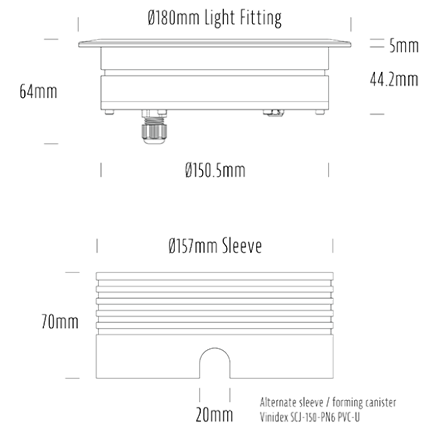

## SPECIFICATIONS

Product Code	AQL-158
Family	LumenaPro
Construction Material	CNC Machined Aluminium
IP Rating	IP67
Warranty	5 Year Aqualux Warranty

## CONFIGURED OPTIONS

Variant Code	AQL-158-A3B0303010Q
Body Colour	Dulux Medium Bronze 9068183K
Control Gear	24V DC
Rated Power	30W
Nominal Lumens	1800 lm
CCT / Colour	3000K / 1300mA
Optical	10
CRI	90
Other	AqualuxPLUS QuickConnect
Dimming	PWM 10V Dimming