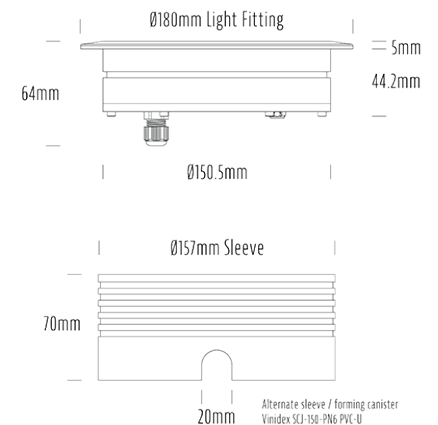

Recessed Uplight

SPECIFICATIONS

Product Code	AQL-158
Family	LumenaPro
Construction Material	CNC Machined Aluminium
IP Rating	IP67
Warranty	5 Year Aqualux Warranty

CONFIGURED OPTIONS

Variant Code	AQL-158-A3B0302735Q
Body Colour	Dulux Medium Bronze 9068183K
Control Gear	24V DC
Rated Power	30W
Nominal Lumens	1800 lm
CCT / Colour	2700K / 1300mA
Optical	35
CRI	90
Other	AqualuxPLUS QuickConnect
Dimming	PWM 10V Dimming

INTRODUCTION

The AQL-158 is a high-powered recessed uplight for illuminating walls, features and columns. Available with advanced wall-washing reflector for even horizontal illumination and glare minimisation, the AQL-158 can also be configured with triple TIR options for symmetric beam patterns and RGBW operation.