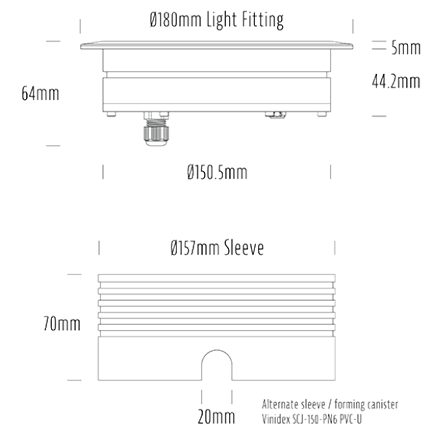

Recessed Uplight

SPECIFICATIONS

Product Code	AQL-158
Family	LumenaPro
Construction Material	CNC Machined Aluminium
IP Rating	IP67
Warranty	5 Year Aqualux Warranty

CONFIGURED OPTIONS

Variant Code	AQL-158-A3B0302725Q
Body Colour	Dulux Medium Bronze 9068183K
Control Gear	24V DC
Rated Power	30W
Nominal Lumens	1800 lm
CCT / Colour	2700K / 1300mA
Optical	25
CRI	90
Other	AqualuxPLUS QuickConnect
Dimming	PWM 10V Dimming

INTRODUCTION

The AQL-158 is a high-powered recessed uplight for illuminating walls, features and columns. Available with advanced wall-washing reflector for even horizontal illumination and glare minimisation, the AQL-158 can also be configured with triple TIR options for symmetric beam patterns and RGBW operation.