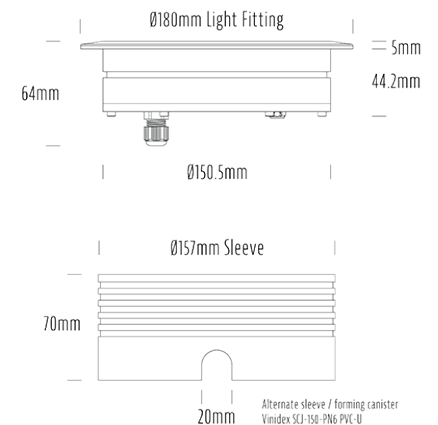

Recessed Uplight

SPECIFICATIONS

Product Code	AQL-158
Family	LumenaPro
Construction Material	CNC Machined Aluminium
IP Rating	IP67
Warranty	5 Year Aqualux Warranty

CONFIGURED OPTIONS

Variant Code	AQL-158-A3B0302710Q
Body Colour	Dulux Medium Bronze 9068183K
Control Gear	24V DC
Rated Power	30W
Nominal Lumens	1800 lm
CCT / Colour	2700K / 1300mA
Optical	10
CRI	90
Other	AqualuxPLUS QuickConnect
Dimming	PWM 10V Dimming

INTRODUCTION

The AQL-158 is a high-powered recessed uplight for illuminating walls, features and columns. Available with advanced wall-washing reflector for even horizontal illumination and glare minimisation, the AQL-158 can also be configured with triple TIR options for symmetric beam patterns and RGBW operation.