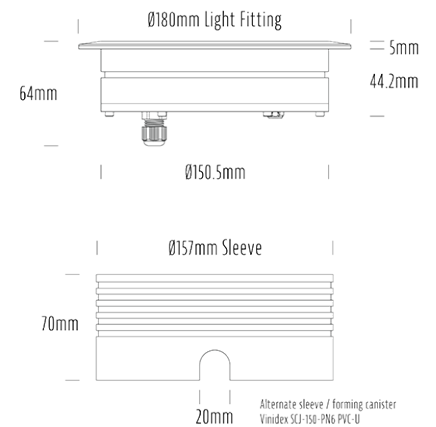

Recessed Uplight

SPECIFICATIONS

Product Code	AQL-158
Family	LumenaPro
Construction Material	CNC Machined Aluminium
IP Rating	IP67
Warranty	5 Year Aqualux Warranty

CONFIGURED OPTIONS

Variant Code	AQL-158-A3B021RD35Q
Body Colour	Dulux Medium Bronze 9068183K
Control Gear	24V DC
Rated Power	21W
Nominal Lumens	840 lm
CCT / Colour	Red 630nm
Optical	35
CRI	00
Other	AqualuxPLUS QuickConnect
Dimming	PWM 10V Dimming

INTRODUCTION

The AQL-158 is a high-powered recessed uplight for illuminating walls, features and columns. Available with advanced wall-washing reflector for even horizontal illumination and glare minimisation, the AQL-158 can also be configured with triple TIR options for symmetric beam patterns and RGBW operation.