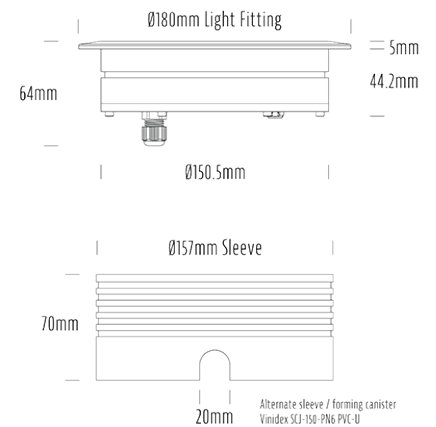

Recessed Uplight

SPECIFICATIONS

Product Code	AQL-158
Family	LumenaPro
Construction Material	CNC Machined Aluminium
IP Rating	IP67
Warranty	5 Year Aqualux Warranty

CONFIGURED OPTIONS

Variant Code	AQL-158-A3B021RD25Q
Body Colour	Dulux Medium Bronze 9068183K
Control Gear	24V DC
Rated Power	21W
Nominal Lumens	840 lm
CCT / Colour	Red 630nm
Optical	25
CRI	00
Other	AqualuxPLUS QuickConnect
Dimming	PWM 10V Dimming

INTRODUCTION

The AQL-158 is a high-powered recessed uplight for illuminating walls, features and columns. Available with advanced wall-washing reflector for even horizontal illumination and glare minimisation, the AQL-158 can also be configured with triple TIR options for symmetric beam patterns and RGBW operation.