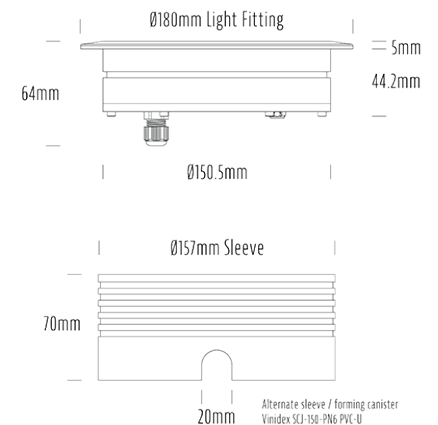

## SPECIFICATIONS

Product Code	AQL-158
Family	LumenaPro
Construction Material	CNC Machined Aluminium
IP Rating	IP67
Warranty	5 Year Aqualux Warranty

## CONFIGURED OPTIONS

Variant Code	AQL-158-A3B021RD10Q
Body Colour	Dulux Medium Bronze 9068183K
Control Gear	24V DC
Rated Power	21W
Nominal Lumens	840 lm
CCT / Colour	Red 630nm
Optical	10
CRI	00
Other	AqualuxPLUS QuickConnect
Dimming	PWM 10V Dimming