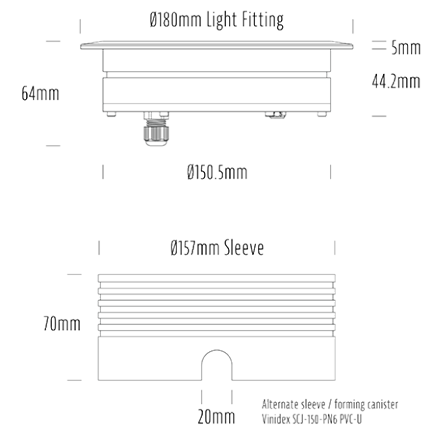

Recessed Uplight

SPECIFICATIONS

| | |
|-----------------------|-------------------------|
| Product Code | AQL-158 |
| Family | LumenaPro |
| Construction Material | CNC Machined Aluminium |
| IP Rating | IP67 |
| Warranty | 5 Year Aqualux Warranty |