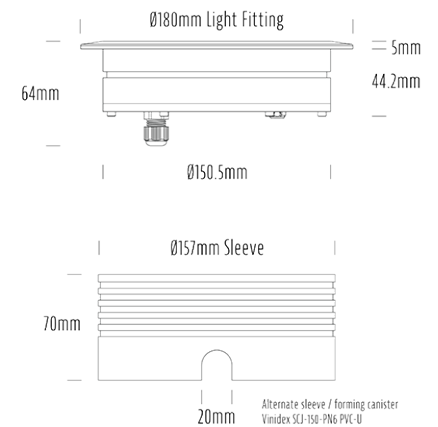

## SPECIFICATIONS

Product Code	AQL-158
Family	LumenaPro
Construction Material	CNC Machined Aluminium
IP Rating	IP67
Warranty	5 Year Aqualux Warranty

## CONFIGURED OPTIONS

Variant Code	AQL-158-A3B021GN25Q
Body Colour	Dulux Medium Bronze 9068183K
Control Gear	24V DC
Rated Power	21W
Nominal Lumens	1260 lm
CCT / Colour	Green 530nm
Optical	25
CRI	00
Other	AqualuxPLUS QuickConnect
Dimming	PWM 10V Dimming