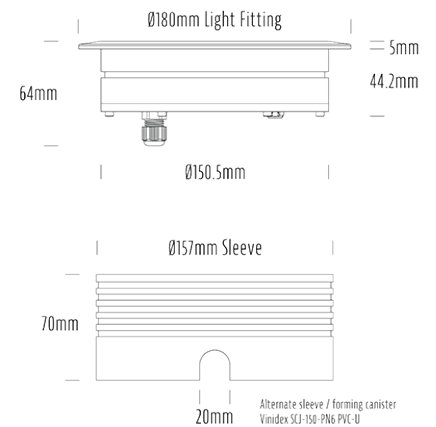

## SPECIFICATIONS

Product Code	AQL-158
Family	LumenaPro
Construction Material	CNC Machined Aluminium
IP Rating	IP67
Warranty	5 Year Aqualux Warranty

## CONFIGURED OPTIONS

Variant Code	AQL-158-A3B021GN10Q
Body Colour	Dulux Medium Bronze 9068183K
Control Gear	24V DC
Rated Power	21W
Nominal Lumens	1260 lm
CCT / Colour	Green 530nm
Optical	10
CRI	00
Other	AqualuxPLUS QuickConnect
Dimming	PWM 10V Dimming