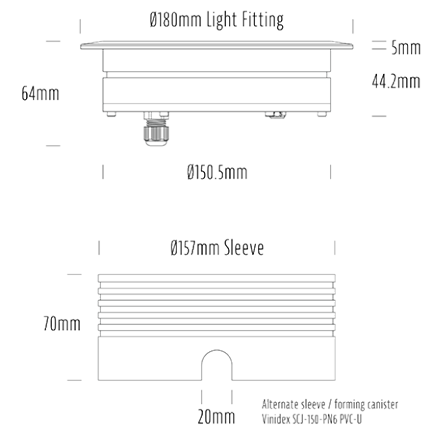

Recessed Uplight

SPECIFICATIONS

Product Code	AQL-158
Family	LumenaPro
Construction Material	CNC Machined Aluminium
IP Rating	IP67
Warranty	5 Year Aqualux Warranty

CONFIGURED OPTIONS

Variant Code	AQL-158-A3B021BU35Q
Body Colour	Dulux Medium Bronze 9068183K
Control Gear	24V DC
Rated Power	21W
Nominal Lumens	480 lm
CCT / Colour	Blue 470nm
Optical	35
CRI	00
Other	AqualuxPLUS QuickConnect
Dimming	PWM 10V Dimming

INTRODUCTION

The AQL-158 is a high-powered recessed uplight for illuminating walls, features and columns. Available with advanced wall-washing reflector for even horizontal illumination and glare minimisation, the AQL-158 can also be configured with triple TIR options for symmetric beam patterns and RGBW operation.