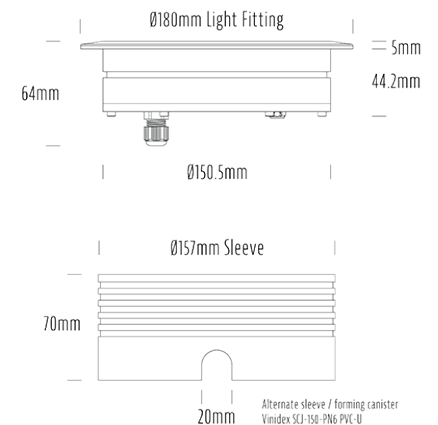

Recessed Uplight

SPECIFICATIONS

Product Code	AQL-158
Family	LumenaPro
Construction Material	CNC Machined Aluminium
IP Rating	IP67
Warranty	5 Year Aqualux Warranty

CONFIGURED OPTIONS

Variant Code	AQL-158-A3B021BU25Q
Body Colour	Dulux Medium Bronze 9068183K
Control Gear	24V DC
Rated Power	21W
Nominal Lumens	480 lm
CCT / Colour	Blue 470nm
Optical	25
CRI	00
Other	AqualuxPLUS QuickConnect
Dimming	PWM 10V Dimming

INTRODUCTION

The AQL-158 is a high-powered recessed uplight for illuminating walls, features and columns. Available with advanced wall-washing reflector for even horizontal illumination and glare minimisation, the AQL-158 can also be configured with triple TIR options for symmetric beam patterns and RGBW operation.