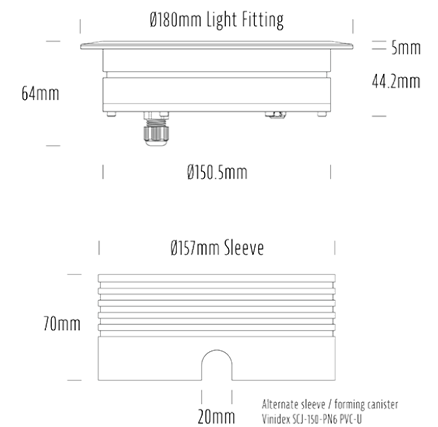

Recessed Uplight

SPECIFICATIONS

Product Code	AQL-158
Family	LumenaPro
Construction Material	CNC Machined Aluminium
IP Rating	IP67
Warranty	5 Year Aqualux Warranty

CONFIGURED OPTIONS

Variant Code	AQL-158-A3B021BU10Q
Body Colour	Dulux Medium Bronze 9068183K
Control Gear	24V DC
Rated Power	21W
Nominal Lumens	480 lm
CCT / Colour	Blue 470nm
Optical	10
CRI	00
Other	AqualuxPLUS QuickConnect
Dimming	PWM 10V Dimming

INTRODUCTION

The AQL-158 is a high-powered recessed uplight for illuminating walls, features and columns. Available with advanced wall-washing reflector for even horizontal illumination and glare minimisation, the AQL-158 can also be configured with triple TIR options for symmetric beam patterns and RGBW operation.