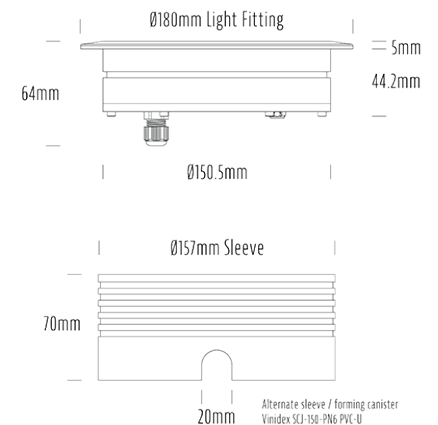

## SPECIFICATIONS

Product Code	AQL-158
Family	LumenaPro
Construction Material	CNC Machined Aluminium
IP Rating	IP67
Warranty	5 Year Aqualux Warranty